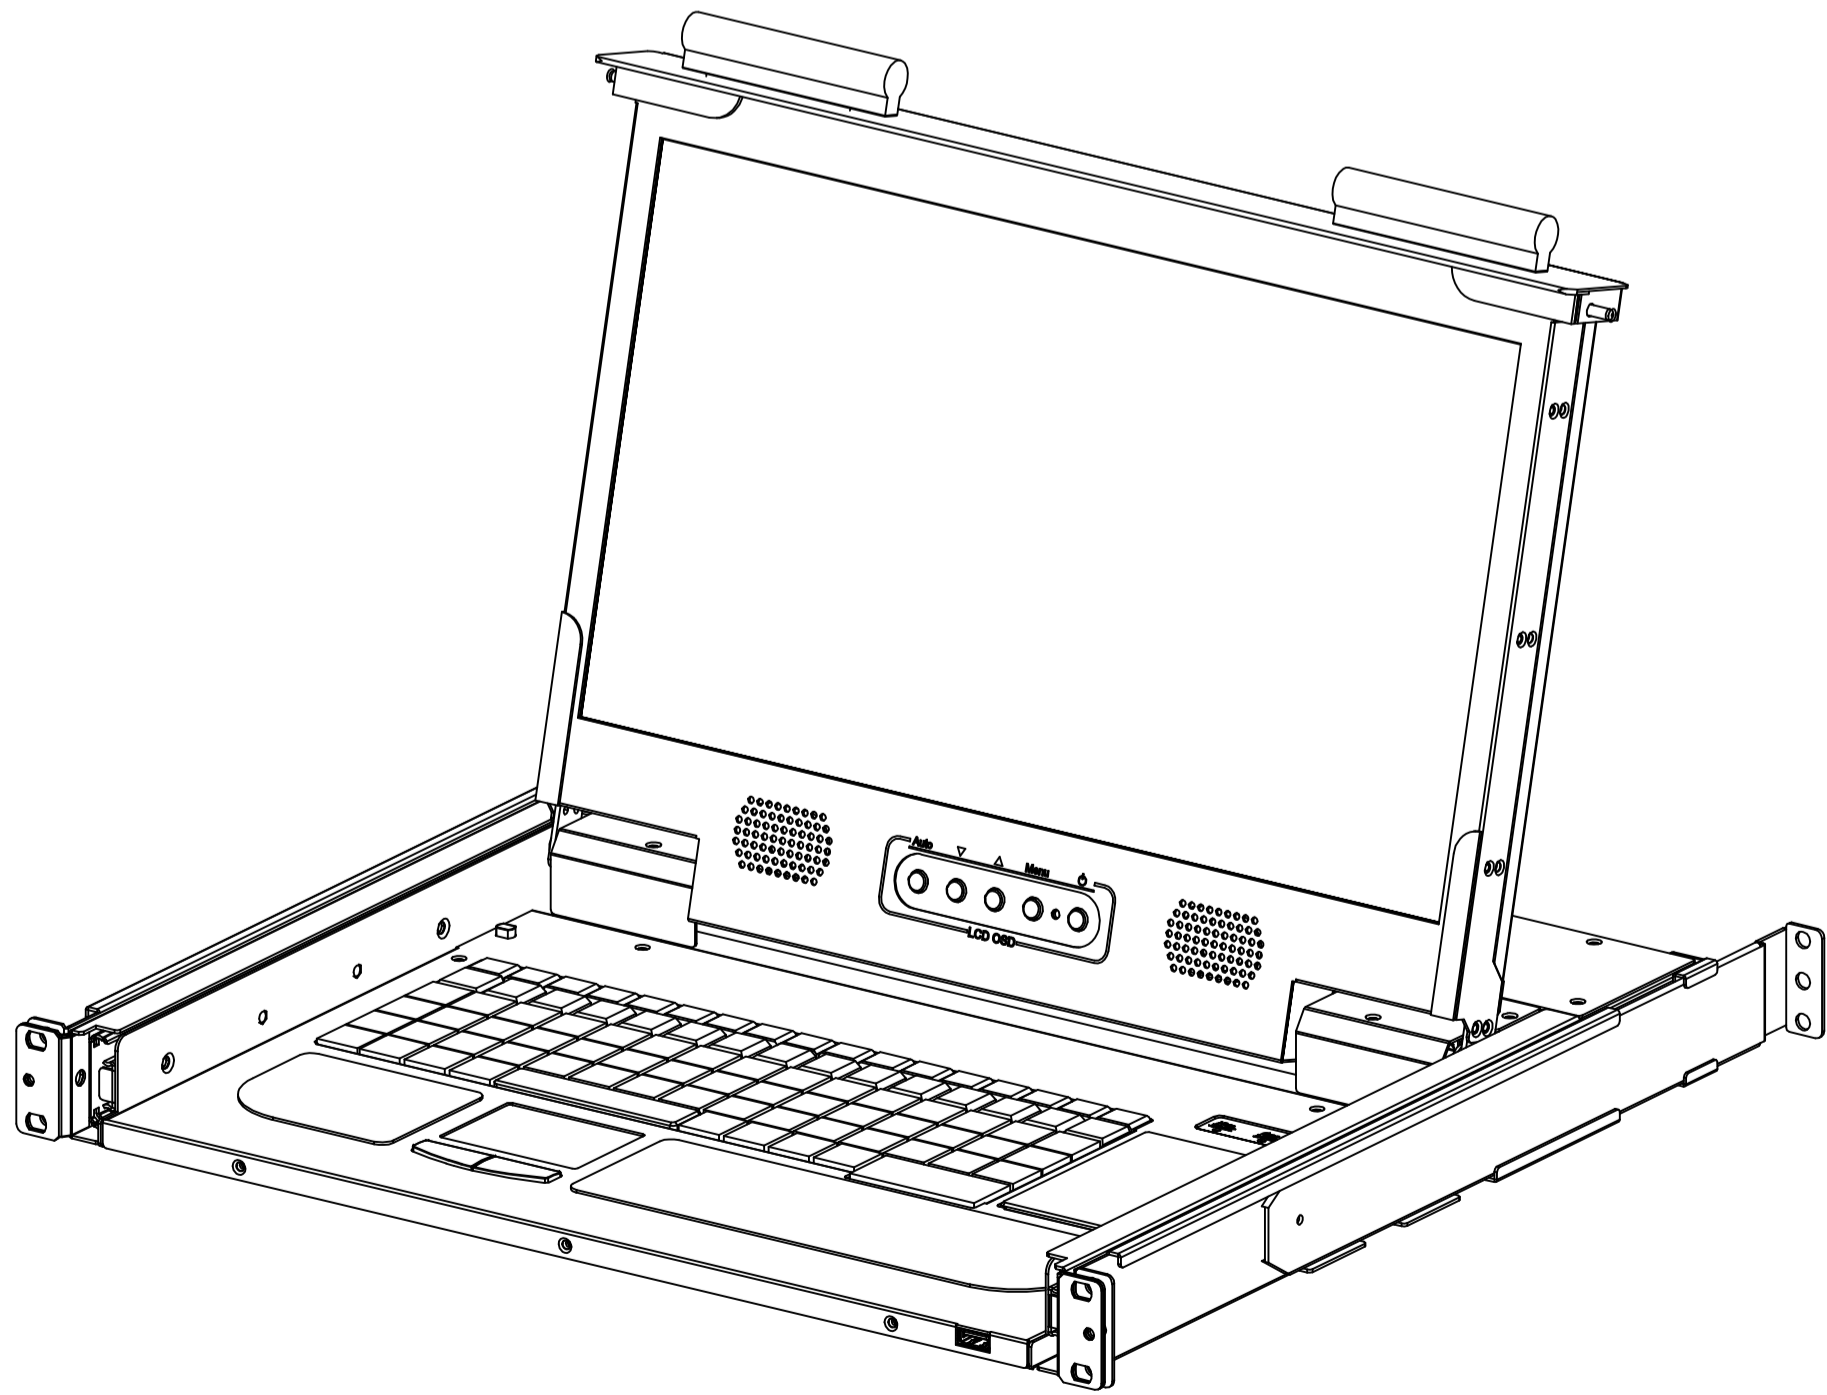

KVM-1701SWPD-M2-3D3V