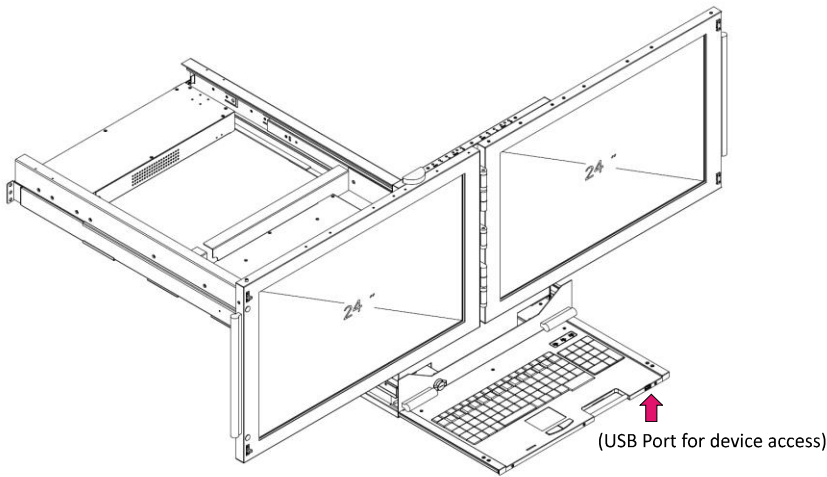

Dual Screen LCD Console Drawers

Optimize rack space. Maximize rack monitoring

Dual Rail version

DVI-D-USB & VGA-USB, Audio, Hub

Features

- 2U Dual 24-inch widescreen LCD Console Drawer
- Dual DVI & VGA Port
- 1920 x 1080 Ultra high resolution
- Support FHD with 1080p resolution.
- Dual rail design, capable the LCD screen and keyboard tray Operated independently.
- Front 1xUSB, Rear 2xUSB 2.0 Type A, Sharing USB peripheral Device for computer (ex, flash disk, hard driver, KB/Mouse)
- 104-key keyboard with touch pad mouse.
- USB 2.0 Keyboard & Mouse
- Build in 2x 2 watts speakers

Options

- Composite Video input
- HDMI or Display Port input
- 3G / HD / SD –SDI Broadcast grade input
- 48V, 24V or 12V DC Power
- AR glass
- Touch screen

Rear of KVMD-2401W-D2

Part No.		KVMD-2401W-D2
No. of ports		1
KVM Connectors		2 x DVI-D & 2x VGA / 1 x USB for KB & Mouse / 1x Audio
LCD	Size	Dual 24-inch FULL HD display
	Backlight	LED
	Resolution	1920*1080 (support resolution up to 1920*1200)
	Max.color	16.7M
	Luminance	350 cd/m2
	View Angel (H/V)	170 / 160
	Contrast Ratio	1000 : 1
Port Selection		N/A
USB HUB		Yes , Front x1 & Rear x 2 USB 2.0 Type A for USB Peripheral Device
Audio		1 x 3.5mm Audio jack
KB/Mouse Emulation		USB 2.0
Rack Depth (rack cabinet front rails to rear rails)		24"~43" (rack cabinet front rails to rear rails)
Power		100-240V AC 50/60Hz via IEC Type power cord
Environment		Operation temp: 0 to 50°C Storage temp: -20 to 60°C Humidity: 10% - 90%, non-condensing Shock: 10G acceleration (11ms duration) Vibration: 17 to 500Hz 1G PTP
Physical Dimensions (W x H x D) / Net Weights (KGs)		443 x 88 x 762 mm
Packing Dimensions (W x H x D) / Gross weights (KGs)		

Accessory

KVMD-2401W-D2 1.8meter IEC Type Power Cord x1, 1.8meter DVI Cable x2 , 1.8meter VGA Cable x2 , 1.8meter USB Cable x1 ,1.8meter Audio Cable x1