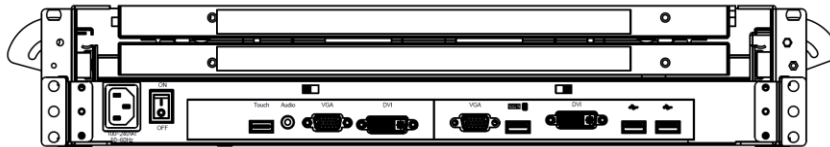

Dual Screen LCD Console Drawers

Optimize rack space. Maximize rack monitoring

Dual Rail version

DVI-D-USB & VGA-USB, Audio, Hub

Features

- 2U Dual 24-inch widescreen LCD Console Drawer
- Dual DVI & VGA Port
- 1920 x 1080 Ultra high resolution
- Support FHD with 1080p resolution.
- Dual rail design, capable the LCD screen and keyboard tray Operated independently.
- Front 1xUSB, Rear 2xUSB 2.0 Type A, Sharing USB peripheral Device for computer (ex, flash disk, hard driver, KB/Mouse)
- 104-key keyboard with touch pad mouse.
- USB 2.0 Keyboard & Mouse
- Build in 2x 2 watts speakers

Options

- Composite Video input
- HDMI or Display Port input
- 3G / HD / SD –SDI Broadcast grade input
- 48V, 24V or 12V DC Power
- AR glass
- Touch screen

Rear of KVMD-2401W-D2

Part No.		KVMD-2401W-D2
No. of ports		1
KVM Connectors		2 x DVI-D & 2x VGA / 1 x USB for KB & Mouse / 1x Audio
LCD	Size	Dual 24-inch FULL HD display
	Backlight	LED
	Resolution	1920*1080 (support resolution up to 1920*1200)
	Max.color	16.7M
	Luminance	350 cd/m2
	View Angel (H/V)	170 / 160
	Contrast Ratio	1000 : 1
Port Selection		N/A
USB HUB		Yes , Front x1 & Rear x 2 USB 2.0 Type A for USB Peripheral Device
Audio		1 x 3.5mm Audio jack
KB/Mouse Emulation		USB 2.0
Rack Depth (rack cabinet front rails to rear rails)		24"~43" (rack cabinet front rails to rear rails)
Power		100-240V AC 50/60Hz via IEC Type power cord
Environment		Operation temp: 0 to 50°C Storage temp: -20 to 60°C Humidity: 10% - 90%, non-condensing Shock: 10G acceleration (11ms duration) Vibration: 17 to 500Hz 1G PTP
Physical Dimensions (W x H x D) / Net Weights (KGs)		443 x 88 x 762 mm
Packing Dimensions (W x H x D) / Gross weights (KGs)		

Accessory

KVMD-2401W-D2 1.8meter IEC Type Power Cord x1, 1.8meter DVI Cable x2 , 1.8meter VGA Cable x2 , 1.8meter USB Cable x1 ,1.8meter Audio Cable x1