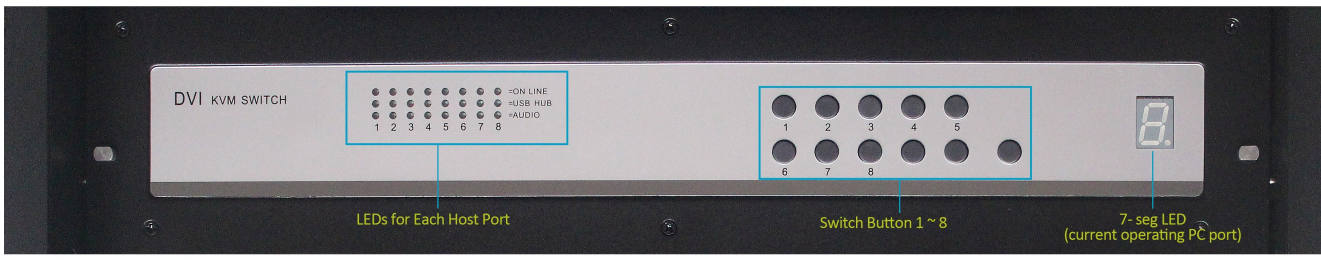

On Screen Menu (OSD)

- Power
- OSD Menu
- Up / Down
- Auto Adjust