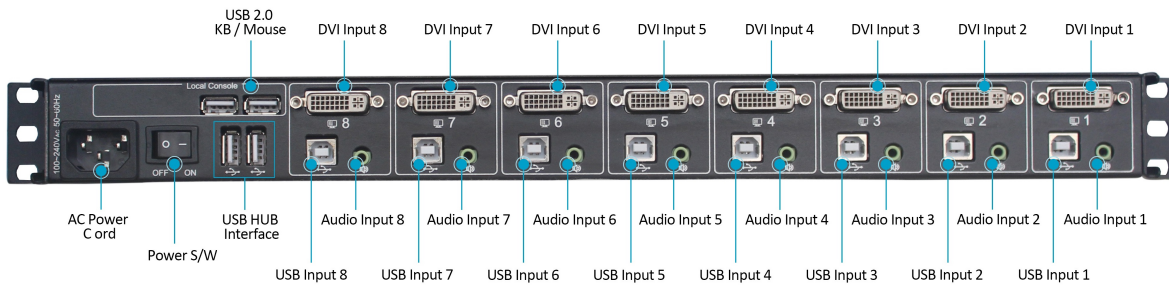

On Screen Menu (OSD)

- Power
- OSD Menu
- Up / Down
- Auto Adjust