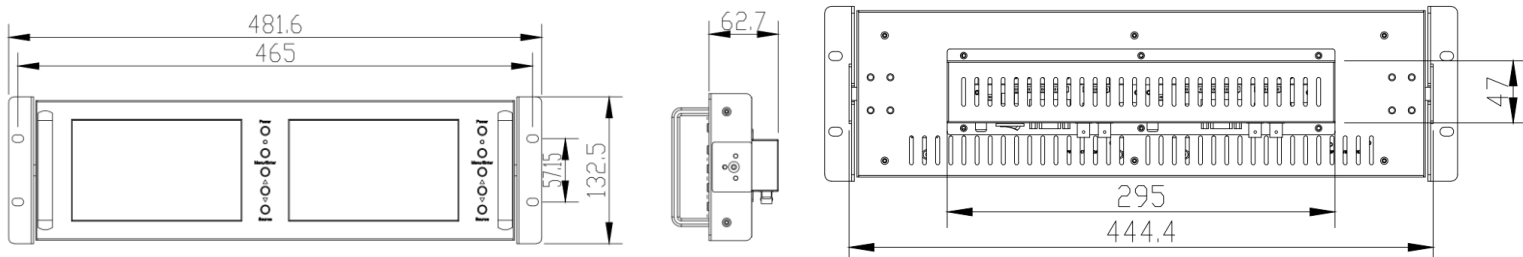

Option

- BNC Loop-in-out
- HDMI input
- 3G / HD / SD-SDI broadcast grade input
- DC 9~36 V power input
- AR Hardness glass
- Touch screen

LCD Characteristics :

Screen Size	7 inch
Backlight Type	LED
Resolution	1024x600
Contrast Ratio	700:1
Brightness (cd/m ²)	250
View Angles (H/V)	150/145
Pixel Size (HxV) mm	0.05x0.15
Max. Color	RGB strip
MTBF (Hrs.)	50,000

User Controls Interface:

Power ON / OFF via Front Button
Power Mode Status LED indicator
OSD (On Screen Display) Buttons

Mechanical and Environment:

Height	3U
IP Protect	N/A
Mounting	Rack Mount
Construction	Metal Housing
Operating Temperature	0 - 50 deg. C
Operating Humidity	5% - 95% (non -condensing)
Anti-Vibration	5 - 500 Hz / 1 Grms PTP
Anti-Shock	15G / Peak (11 ms)
Physical Dimension (WxHxD)	482 x 132 x 63 (mm)
Packing Dimension (WxHxD)	600 x 190 x 320 (mm)
Net Weight / Gross Weight	5.5 / 7 (KGs)
Certification and Approvals	CE / FCC / RoHs

Input Signals:

VGA	D-SUB 15Pin Connector (Female)
Composite Video	RCA plug
Audio	3.5" Jack
Power Input	External power adapter
Touch-USB (option)	USB A Type connector
Touch-RS232 (option)	D-SUB 9P connector (Female)

Power Specifications :

AC Power Input	100-240VAC / DC 12V external AC adapter
Wide Range DC Power Input (option)	Screw Type Terminal Block with internal wide Range DC 9-36V power module

102 route de Limours - DOMAINE DE ST PAUL - BAT
A6 - Bureau 3
78470 ST REMY LES CHEVREUSE
Tel : 09 54 16 23 53 - Fax : 09 59 16 23 53
www.sacasa.info - contact@sacasa.info