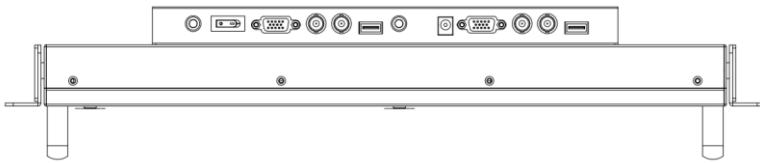

Rack Mount Industrial Display Monitor

Model # RM-2x7

Features

- Compact 19 inch rack mountable with 3U height
- Dual 7 inch LCD panel, support 1024 x 600 resolution
- VGA, Composite Video Input
- 90 ° tilt adjustment while mounted in rack: 45° ~-45° (V)
- Heavy duty steel chassis with hardness glass protect screen
- Front osd control buttons to optimized display

Option

- BNC Loop-in-out
- HDMI input
- 3G / HD / SD-SDI broadcast grade input
- DC 9~36 V power input
- AR Hardness glass
- Touch screen

LCD Characteristics :

Screen Size	7 inch
Backlight Type	LED
Resolution	1024x600
Contrast Ratio	700:1
Brightness (cd/m ²)	250
View Angles (H/V)	150/145
Pixel Size (HxV) mm	0.05x0.15
Max. Color	RGB strip
MTBF (Hrs.)	50,000

User Controls Interface:

Power ON / OFF via Front Button
Power Mode Status LED indicator
OSD (On Screen Display) Buttons

Mechanical and Environment:

Height	3U
IP Protect	N/A
Mounting	Rack Mount
Construction	Metal Housing
Operating Temperature	0 - 50 deg. C
Operating Humidity	5% - 95% (non -condensing)
Anti-Vibration	5 - 500 Hz / 1 Grms PTP
Anti-Shock	15G / Peak (11 ms)
Physical Dimension (WxHxD)	482 x 132 x 63 (mm)
Packing Dimension (WxHxD)	600 x 190 x 320 (mm)
Net Weight / Gross Weight	5.5 / 7 (KGs)
Certification and Approvals	CE / FCC / RoHs

Power Specifications :

AC Power Input	100-240VAC / DC 12V external AC adapter
Wide Range DC Power Input (option)	Screw Type Terminal Block with internal wide Range DC 9-36V power module

102 route de Limours - DOMAINE DE ST PAUL - BAT
A6 - Bureau 3
78470 ST REMY LES CHEVREUSE
Tel : 09 54 16 23 53 - Fax : 09 59 16 23 53
www.sacasa.info - contact@sacasa.info