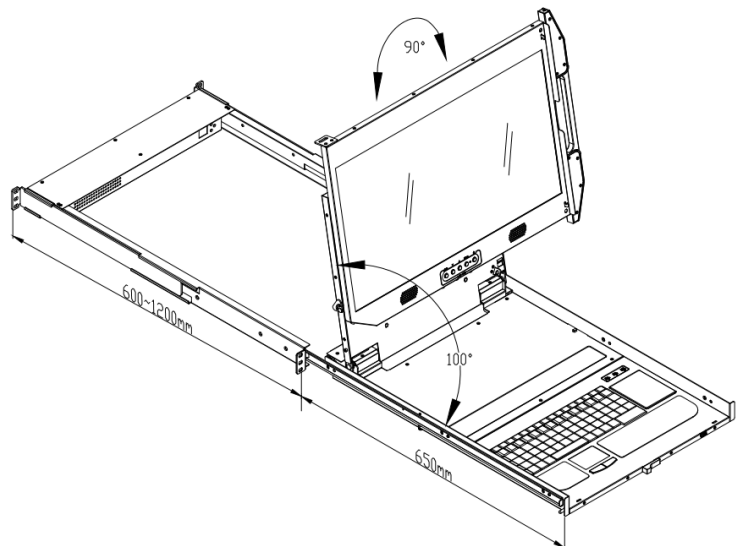

Option

- Composite Video input
- HDMI or Display Port input
- 3G / HD / SD –SDI Broadcast grade input
- 48V, 24V or 12V DC Power

Rear of KVM-2401WPD-M5

Part No.		KVM-2401WPD-M5
No. of ports		1
KVM Connectors		DVI-D , VGA , USB
LCD	Size	23.8 inch FULL HD display
	Backlight	LED
	Resolution	1920*1080 (support resolution up to 1920*1200)
	Max.color	16.7M
	Luminance	250 cd/m2
	View Angel (H/V)	178 / 178
	Contrast Ratio	1000 : 1
Port Selection		N/A
USB HUB		Yes , Front x1 & Rear x 2 USB 2.0 Type A for USB Peripheral Device
Audio		1 x 3.5mm Audio jack
KB/Mouse Emulation		USB 2.0
Rack Depth (rack cabinet front rails to rear rails)		600mm to 1200mm
Power		100-240V AC 50/60Hz via IEC Type power cord
Environment		Operation temp: 0 to 50°C Storage temp: -20 to 60°C Humidity: 10% - 90%, non-condensing Shock: 10G acceleration (11ms duration) Vibration: 17 to 500Hz 1G PTP
Physical Dimensions (W x H x D) / Net Weights (KGs)		448x44x690mm / 18 KGs
Packing Dimensions (W x H x D) / Gross weights (KGs)		580x190x840mm / 22 KGs
Accessory		
KVM-2401WPD-M5		1.8meter IEC Type Power Cord x1 , 1.8meter DVI Cable x1 , 1.8meter VGA Cable x1 , 1.8meter USB Cable x1 ,1.8meter Audio Cable x1

24" Large Screen LCD Console Drawers

Screen Rotate Version

DVI-D-USB & VGA-USB, Audio, Hub

Lift the display

Display rotate to the right

Operating position

Rear of KVM-2401WPD-M5

24" Large Screen LCD Console Drawers

Screen Rotate Version

DVI-D-USB & VGA-USB , Audio , Hub

Display present on different resolution

Resolution 1920 x 1200

Resolution 1920 x 1080

Resolution 1600 x 1200

102 route de Limours - DOMAINE DE ST PAUL - BAT
A6 - Bureau 3
78470 ST REMY LES CHEVREUSE
Tel : 09 54 16 23 53 - Fax : 09 59 16 23 53
www.sacasa.info - contact@sacasa.info