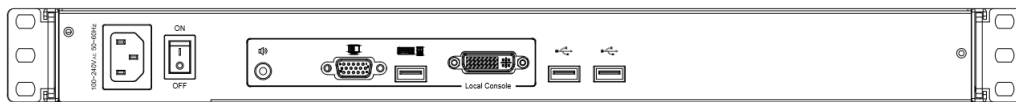

Option

- Composite Video input
- HDMI or Display Port input
- 3G / HD / SD –SDI Broadcast grade input
- 48V, 24V or 12V DC Power

Rear of KVM-2401WPD-M5

Part No.		KVM-2401WPD-M5
No. of ports		1
KVM Connectors		DVI-D , VGA , USB
LCD	Size	23.8 inch FULL HD display
	Backlight	LED
	Resolution	1920*1080 (support resolution up to 1920*1200)
	Max.color	16.7M
	Luminance	250 cd/m2
	View Angel (H/V)	178 / 178
	Contrast Ratio	1000 : 1
Port Selection		N/A
USB HUB		Yes , Front x1 & Rear x 2 USB 2.0 Type A for USB Peripheral Device
Audio		1 x 3.5mm Audio jack
KB/Mouse Emulation		USB 2.0
Rack Depth (rack cabinet front rails to rear rails)		600mm to 1200mm
Power		100-240V AC 50/60Hz via IEC Type power cord
Environment		Operation temp: 0 to 50°C Storage temp: -20 to 60°C Humidity: 10% - 90%, non-condensing Shock: 10G acceleration (11ms duration) Vibration: 17 to 500Hz 1G PTP
Physical Dimensions (W x H x D) / Net Weights (KGs)		448x44x690mm / 18 KGs
Packing Dimensions (W x H x D) / Gross weights (KGs)		580x190x840mm / 22 KGs
Accessory		
KVM-2401WPD-M5		1.8meter IEC Type Power Cord x1 , 1.8meter DVI Cable x1 , 1.8meter VGA Cable x1 , 1.8meter USB Cable x1 ,1.8meter Audio Cable x1

24" Large Screen LCD Console Drawers

Screen Rotate Version

DVI-D-USB & VGA-USB, Audio, Hub

Lift the display

Display rotate to the right

Operating position

Rear of KVM-2401WPD-M5

24" Large Screen LCD Console Drawers

Screen Rotate Version

DVI-D-USB & VGA-USB , Audio , Hub

Display present on different resolution

Resolution 1920 x 1200

Resolution 1920 x 1080

Resolution 1600 x 1200

102 route de Limours - DOMAINE DE ST PAUL - BAT
A6 - Bureau 3
78470 ST REMY LES CHEVREUSE
Tel : 09 54 16 23 53 - Fax : 09 59 16 23 53
www.sacasa.info - contact@sacasa.info