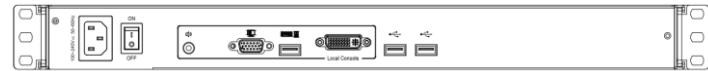

24" Large Screen LCD Console Drawers

Screen Rotate Version

DVI-D-USB & VGA-USB , Audio , Hub

(USB Port for device access)

Features

- 1U 23.8 inch widescreen LCD Console Drawer
- Screen Pivot with DVI & VGA Port
- 1920 x 1200 WUXGA Ultra high resolution
- Support FHD with 1080p resolution.
- Front 1xUSB, Rear 2xUSB 2.0 Type A, Sharing USB peripheral Device for computer (ex, flash disk, hard driver, KB/Mouse)
- 104-key keyboard with touch pad mouse.
- USB 2.0 Keyboard & Mouse
- Self-locking and auto release rails for ultra convenience.
- Build in 2x 2 watts speakers

Option

- Composite Video input
- HDMI or Display Port input
- 3G / HD / SD –SDI Broadcast grade input
- 48V, 24V or 12V DC Power

Rear of KVM-2401WPD-M5

Part No.		KVM-2401WPD-M5
No. of ports		1
KVM Connectors		DVI-D , VGA , USB
LCD	Size	23.8 inch FULL HD display
	Backlight	LED
	Resolution	1920*1080 (support resolution up to 1920*1200)
	Max.color	16.7M
	Luminance	250 cd/m2
	View Angel (H/V)	178 / 178
	Contrast Ratio	1000 : 1
Port Selection		N/A
USB HUB		Yes , Front x1 & Rear x 2 USB 2.0 Type A for USB Peripheral Device
Audio		1 x 3.5mm Audio jack
KB/Mouse Emulation		USB 2.0
Rack Depth (rack cabinet front rails to rear rails)		600mm to 1200mm
Power		100-240V AC 50/60Hz via IEC Type power cord
Environment		Operation temp: 0 to 50°C Storage temp: -20 to 60°C Humidity: 10% - 90%, non-condensing Shock: 10G acceleration (11ms duration) Vibration: 17 to 500Hz 1G PTP
Physical Dimensions (W x H x D) / Net Weights (KGs)		448x44x690mm / 18 KGs
Packing Dimensions (W x H x D) / Gross weights (KGs)		580x190x840mm / 22 KGs
Accessory		
KVM-2401WPD-M5		1.8meter IEC Type Power Cord x1 , 1.8meter DVI Cable x1 , 1.8meter VGA Cable x1 , 1.8meter USB Cable x1 ,1.8meter Audio Cable x1

24" Large Screen LCD Console Drawers

Screen Rotate Version

DVI-D-USB & VGA-USB, Audio, Hub

Lift the display

Display rotate to the right

Operating position

Rear of KVM-2401WPD-M5

24" Large Screen LCD Console Drawers