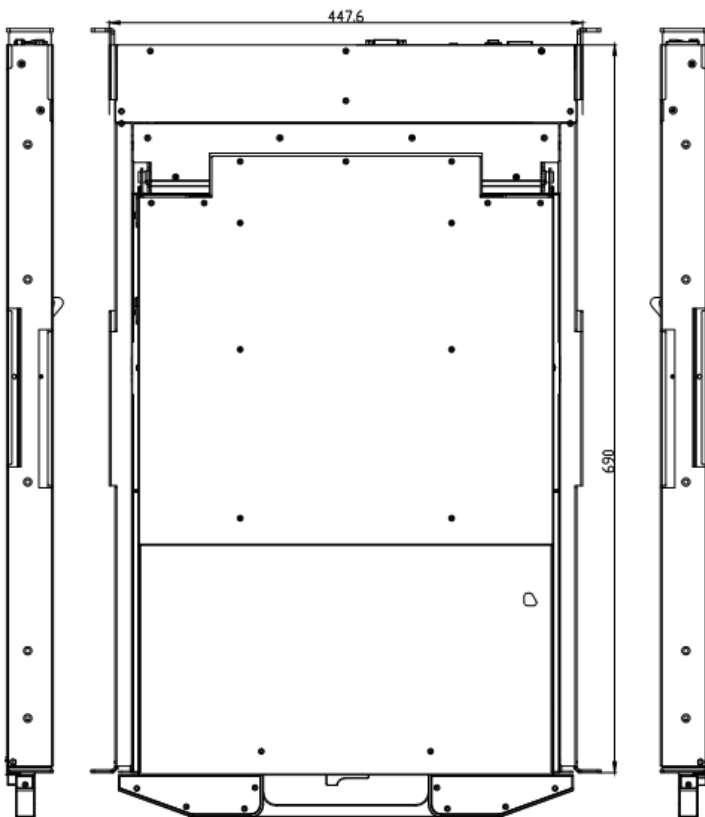

Option

- Composite Video input
- HDMI or Display Port input
- 3G / HD / SD –SDI Broadcast grade input
- 48V, 24V or 12V DC Power

Rear of KVM-2401WPD-M5

Part No.		KVM-2401WPD-M5
No. of ports		1
KVM Connectors		DVI-D , VGA , USB
LCD	Size	23.8 inch FULL HD display
	Backlight	LED
	Resolution	1920*1080 (support resolution up to 1920*1200)
	Max.color	16.7M
	Luminance	250 cd/m2
	View Angel (H/V)	178 / 178
	Contrast Ratio	1000 : 1
Port Selection		N/A
USB HUB		Yes , Front x1 & Rear x 2 USB 2.0 Type A for USB Peripheral Device
Audio		1 x 3.5mm Audio jack
KB/Mouse Emulation		USB 2.0
Rack Depth (rack cabinet front rails to rear rails)		600mm to 1200mm
Power		100-240V AC 50/60Hz via IEC Type power cord
Environment		Operation temp: 0 to 50°C Storage temp: -20 to 60°C Humidity: 10% - 90%, non-condensing Shock: 10G acceleration (11ms duration) Vibration: 17 to 500Hz 1G PTP
Physical Dimensions (W x H x D) / Net Weights (KGs)		448x44x690mm / 18 KGs
Packing Dimensions (W x H x D) / Gross weights (KGs)		580x190x840mm / 22 KGs
Accessory		
KVM-2401WPD-M5		1.8meter IEC Type Power Cord x1 , 1.8meter DVI Cable x1 , 1.8meter VGA Cable x1 , 1.8meter USB Cable x1 ,1.8meter Audio Cable x1

24" Large Screen LCD Console Drawers

Screen Rotate Version

DVI-D-USB & VGA-USB, Audio, Hub

Lift the display

Display rotate to the right

Operating position

Rear of KVM-2401WPD-M5

24" Large Screen LCD Console Drawers

Screen Rotate Version

DVI-D-USB & VGA-USB , Audio , Hub

Display present on different resolution

Resolution 1920 x 1200

Resolution 1920 x 1080

Resolution 1600 x 1200

102 route de Limours - DOMAINE DE ST PAUL - BAT
A6 - Bureau 3
78470 ST REMY LES CHEVREUSE
Tel : 09 54 16 23 53 - Fax : 09 59 16 23 53
www.sacasa.info - contact@sacasa.info