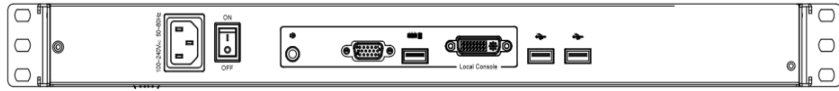

21.5 inch Large Screen LCD Console Drawers

DVI-D-USB & VGA-USB , Audio , Hub

Display present on different resolution

Resolution 1920 x 1200

Resolution 1920 x 1080

Resolution 1600 x 1200

102 route de Limours - DOMAINE DE ST PAUL - BAT
A6 - Bureau 3
78470 ST REMY LES CHEVREUSE
Tel : 09 54 16 23 53 - Fax : 09 59 16 23 53
www.sacasa.info - contact@sacasa.info

Rear of KVM-2101WPD

24 inch Large Screen LCD Console Drawers

DVI-D-USB & VGA-USB , Audio , Hub

Features

- 1U 23.8 inch widescreen LCD Console Drawer
- DVI & VGA Port
- 1920 x 1200 WUXGA Ultra high resolution
- Support FHD with 1080p resolution.
- Front 1xUSB, Rear 2xUSB 2.0 Type A, Sharing USB peripheral Device for computer (ex, flash disk, hard driver, KB/Mouse)
- 104-key keyboard with touch pad mouse.
- USB 2.0 Keyboard & Mouse
- Self-locking and auto release rails for ultra convenience.
- Build in 2x 2 watts speakers

Option

- Composite Video input
- HDMI or Display Port input
- 3G / HD / SD –SDI Broadcast grade input
- 48V, 24V or 12V DC Power

Rear of KVM-2401WPD-M2

Part No.		KVM-2401WPD-M2
No. of ports		1
KVM Connectors		DVI-D , VGA , USB
LCD	Size	23.8 inch FULL HD display
	Backlight	LED
	Resolution	1920*1080 (support resolution up to 1920*1200)
	Max.color	16.7M
	Luminance	250 cd/m2
	View Angel (H/V)	178 / 178
	Contrast Ratio	1000 : 1
Port Selection		N/A
USB HUB		Yes , Front x1 & Rear x 2 USB 2.0 Type A for USB Peripheral Device
Audio		1 x 3.5mm Audio jack
KB/Mouse Emulation		USB 2.0
Rack Depth (rack cabinet front rails to rear rails)		600mm to 1100mm
Power		100-240V AC 50/60Hz via IEC Type power cord
Environment		Operation temp: 0 to 50 °C Storage temp: -20 to 60 °C Humidity: 10% - 90%, non-condensing Shock: 10G acceleration (11ms duration) Vibration: 17 to 500Hz 1G PTP
Physical Dimensions (W x H x D) / Net Weights (KGs)		448x42x775mm / 19.5 KGs
Packing Dimensions (W x H x D) / Gross weights (KGs)		715x140x915mm / 23 KGs