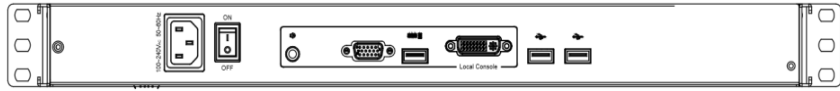

Accessory	
KVM-2401WPD-M2	1.8meter IEC Type Power Cord x1 , 1.8meter DVI Cable x1 , 1.8meter VGA Cable x1 , 1.8meter USB Cable x1 , 1.8meter Audio Cable x1

24 inch Large Screen LCD Console Drawers

DVI-D-USB & VGA-USB , Audio , Hub

Display present on different resolution

Resolution 1920 x 1200

Resolution 1920 x 1080

Resolution 1600 x 1200

102 route de Limours - DOMAINE DE ST PAUL - BAT
A6 - Bureau 3
78470 ST REMY LES CHEVREUSE
Tel : 09 54 16 23 53 - Fax : 09 59 16 23 53
www.sacasa.info - contact@sacasa.info