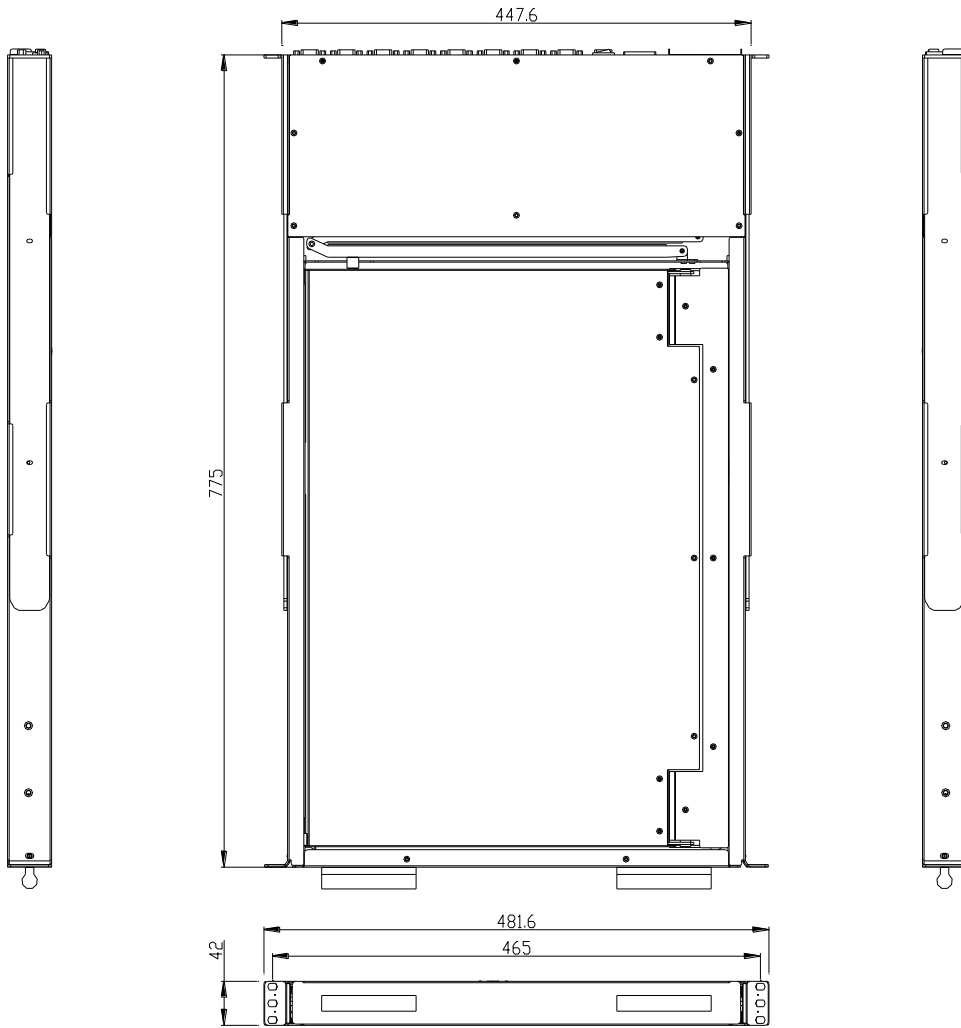

21.5 inch Large Screen LCD Console Drawers

DVI-D-USB & VGA-USB , Audio , Hub

Display present on different resolution

Resolution 1920 x 1200

Resolution 1920 x 1080

Resolution 1600 x 1200

102 route de Limours - DOMAINE DE ST PAUL - BAT
A6 - Bureau 3
78470 ST REMY LES CHEVREUSE
Tel : 09 54 16 23 53 - Fax : 09 59 16 23 53
www.sacasa.info - contact@sacasa.info

Rear of KVM-2101WPD

24 inch Large Screen LCD Console Drawers

DVI-D-USB & VGA-USB , Audio , Hub

Features

- 1U 23.8 inch widescreen LCD Console Drawer
- DVI & VGA Port
- 1920 x 1200 WUXGA Ultra high resolution
- Support FHD with 1080p resolution.
- Front 1xUSB, Rear 2xUSB 2.0 Type A, Sharing USB peripheral Device for computer (ex, flash disk, hard driver, KB/Mouse)
- 104-key keyboard with touch pad mouse.
- USB 2.0 Keyboard & Mouse
- Self-locking and auto release rails for ultra convenience.
- Build in 2x 2 watts speakers