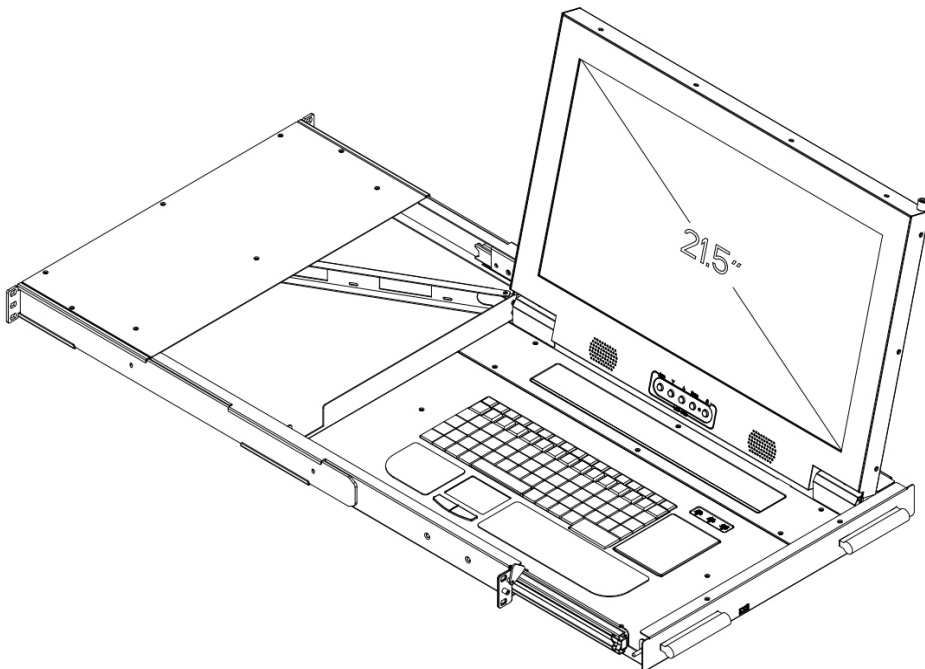

21.5 inch Large Screen LCD Console Drawers

DVI-D-USB & VGA-USB , Audio , Hub

Display present on different resolution

Resolution 1920 x 1200

Resolution 1920 x 1080

Resolution 1600 x 1200

102 route de Limours - DOMAINE DE ST PAUL - BAT
A6 - Bureau 3
78470 ST REMY LES CHEVREUSE
Tel : 09 54 16 23 53 - Fax : 09 59 16 23 53
www.sacasa.info - contact@sacasa.info

Rear of KVM-2101WPD

24 inch Large Screen LCD Console Drawers

DVI-D-USB & VGA-USB , Audio , Hub

Features

- 1U 23.8 inch widescreen LCD Console Drawer
- DVI & VGA Port
- 1920 x 1200 WUXGA Ultra high resolution
- Support FHD with 1080p resolution.
- Front 1xUSB, Rear 2xUSB 2.0 Type A, Sharing USB peripheral Device for computer (ex, flash disk, hard driver, KB/Mouse)
- 104-key keyboard with touch pad mouse.
- USB 2.0 Keyboard & Mouse
- Self-locking and auto release rails for ultra convenience.
- Build in 2x 2 watts speakers