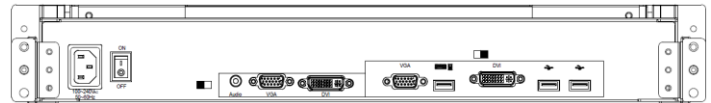

Features

- 2U Dual 17.3 inch widescreen LCD Console Drawer
- Dual DVI & VGA Port
- 1920 x 1200 WUXGA Ultra high resolution
- Support FHD with 1080p resolution.
- Dual rail design , capable the LCD screen and keyboard tray Operated independently.
- Front 1xUSB, Rear 2xUSB 2.0 Type A, Sharing USB peripheral Device for computer (ex, flash disk, hard driver, KB/Mouse)
- 104-key keyboard with touch pad mouse.
- USB 2.0 Keyboard & Mouse
- Build in 2x 2 watts speakers

Option

- Composite Video input
- HDMI or Display Port input
- 3G / HD / SD –SDI Broadcast grade input
- 48V, 24V or 12V DC Power
 - 1000 NITS
 - Ecrans centraux

OPTION : Ecrans centraux

Rear of KVMD-1701W-D2

Part No.		KVMD-1701W-D2
No. of ports		1
KVM Connectors		2 x DVI-D & 2x VGA / 1 x USB for KB & Mouse / 1x Audio
LCD	Size	Dual 17.3 inch FULL HD display
	Backlight	LED
	Resolution	1920*1080 (support resolution up to 1920*1200)
	Max.color	262K
	Luminance	300 cd/m2
	View Angel (H/V)	140 / 120
	Contrast Ratio	650 : 1
Port Selection		N/A
USB HUB		Yes , Front x1 & Rear x 2 USB 2.0 Type A for USB Peripheral Device
Audio		1 x 3.5mm Audio jack
KB/Mouse Emulation		USB 2.0
Rack Depth (rack cabinet front rails to rear rails)		580mm to 950mm
Power		100-240V AC 50/60Hz via IEC Type power cord
Environment		Operation temp: 0 to 50 °C Storage temp: -20 to 60 °C Humidity: 10% - 90%, non-condensing Shock: 10G acceleration (11ms duration) Vibration: 17 to 500Hz 1G PTP
Physical Dimensions (W x H x D) / Net Weights (KGs)		443x67x580mm / 14.5
Packing Dimensions (W x H x D) / Gross weights (KGs)		735x590x215mm / 19.0
Accessory		
KVMD-1701W-D2	1.8meter IEC Type Power Cord x1 , 1.8meter DVI Cable x2 , 1.8meter VGA Cable x2 , 1.8meter USB Cable x1 ,1.8meter Audio Cable x1	