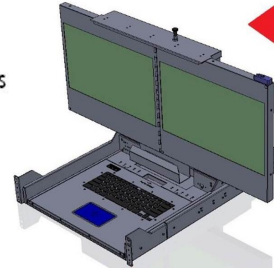

Features

- 2U Dual 17.3 inch widescreen LCD Console Drawer
- Dual DVI & VGA Port
- 1920 x 1200 WUXGA Ultra high resolution
- Support FHD with 1080p resolution.
- Dual rail design , capable the LCD screen and keyboard tray Operated independently.
- Front 1xUSB, Rear 2xUSB 2.0 Type A, Sharing USB peripheral Device for computer (ex, flash disk, hard driver, KB/Mouse)
- 104-key keyboard with touch pad mouse.
- USB 2.0 Keyboard & Mouse
- Build in 2x 2 watts speakers

Option

- Composite Video input
- HDMI or Display Port input
- 3G / HD / SD –SDI Broadcast grade input
- 48V, 24V or 12V DC Power
 - 1000 NITS
 - Ecrans centraux

OPTION : Ecrans centraux

Rear of KVMD-1701W-D2

Part No.		KVMD-1701W-D2
No. of ports		1
KVM Connectors		2 x DVI-D & 2x VGA / 1 x USB for KB & Mouse / 1x Audio
LCD	Size	Dual 17.3 inch FULL HD display
	Backlight	LED
	Resolution	1920*1080 (support resolution up to 1920*1200)
	Max.color	262K
	Luminance	300 cd/m2
	View Angel (H/V)	140 / 120
	Contrast Ratio	650 : 1
Port Selection		N/A
USB HUB		Yes , Front x1 & Rear x 2 USB 2.0 Type A for USB Peripheral Device
Audio		1 x 3.5mm Audio jack
KB/Mouse Emulation		USB 2.0
Rack Depth (rack cabinet front rails to rear rails)		580mm to 950mm
Power		100-240V AC 50/60Hz via IEC Type power cord
Environment		Operation temp: 0 to 50 °C Storage temp: -20 to 60 °C Humidity: 10% - 90%, non-condensing Shock: 10G acceleration (11ms duration) Vibration: 17 to 500Hz 1G PTP
Physical Dimensions (W x H x D) / Net Weights (KGs)		443x67x580mm / 14.5
Packing Dimensions (W x H x D) / Gross weights (KGs)		735x590x215mm / 19.0
Accessory		
KVMD-1701W-D2	1.8meter IEC Type Power Cord x1 , 1.8meter DVI Cable x2 , 1.8meter VGA Cable x2 , 1.8meter USB Cable x1 ,1.8meter Audio Cable x1	