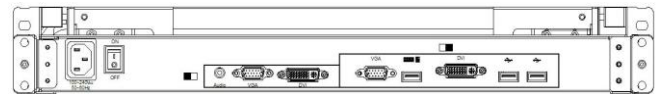

Dual Screen LCD Console Drawers

Optimize rack space. Maximize rack monitoring

DVI-D-USB & VGA-USB , Audio , Hub

Features

- 2U 17.3 inch widescreen Dual LCD Console Drawer
- Dual DVI & VGA Port
- 1920 x 1200 native WUXGA Ultra high resolution
- Support FHD with 1080p resolution.
- Front 1xUSB, Rear 2xUSB 2.0 Type A, Sharing USB peripheral Device for computer (ex, flash disk, hard driver, KB/Mouse)
- 104-key keyboard with touch pad mouse.
- USB 2.0 Keyboard & Mouse
- Self-locking and auto release rails for ultra convenience.
- Build in 2x 2 watts speakers

Option

- Composite Video input
- HDMI or Display Port input
- 3G / HD / SD –SDI Broadcast grade input
- 48V, 24V or 12V DC Power

Rear of KVM-1701W-D2

Part No.		KVM-1701W-D2
No. of ports		1
KVM Connectors		2 x DVI-D & 2x VGA / 1 x USB
LCD	Size	Dual 17.3 inch FULL HD display
	Backlight	LED
	Resolution	1920*1080 (support resolution up to 1920*1200)
	Max.color	262K
	Luminance	300 cd/m2
	View Angel (H/V)	140 / 120
	Contrast Ratio	650 : 1
Port Selection		N/A
USB HUB		Yes , Front x1 & Rear x 2 USB 2.0 Type A for USB Peripheral Device
Audio		1 x 3.5mm Audio jack
KB/Mouse Emulation		USB 2.0
Rack Depth (rack cabinet front rails to rear rails)		600mm to 1100mm
Power		100-240V AC 50/60Hz via IEC Type power cord
Environment		Operation temp: 0 to 50 °C Storage temp: -20 to 60 °C Humidity: 10% - 90%, non-condensing Shock: 10G acceleration (11ms duration) Vibration: 17 to 500Hz 1G PTP
Physical Dimensions (W x H x D) / Net Weights (KGs)		443x63x580mm / 14.5
Packing Dimensions (W x H x D) / Gross weights (KGs)		735x590x215mm / 19.0
Accessory		
KVM-1701W-D2	1.8meter IEC Type Power Cord x1 , 1.8meter DVI Cable x2 , 1.8meter VGA Cable x2 , 1.8meter USB Cable x1 ,1.8meter Audio Cable x1	