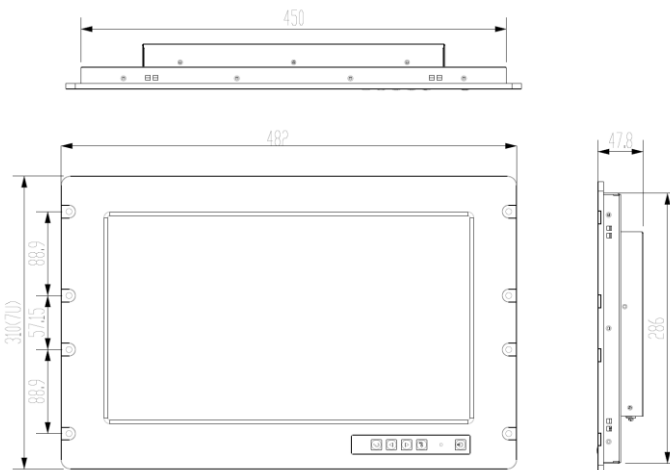

Option

- DC 9~36 V power input
- AR Hardness glass
- Touch screen

LCD Characteristics :

Screen Size	17.3"
Backlight Type	LED
Resolution	3840x2160
Contrast Ratio	1000:1
Brightness (cd/m2)	400
View Angles (H/V)	178/178
Pixel Size (HxV) mm	0.0995x0.0995
Max. Color	16.7M
MTBF (Hrs.)	30,000

User Controls Interface:

Power ON / OFF via Front Button
Power Mode Status LED indicator
OSD (On Screen Display) Buttons

Power Specifications :

AC Power Input	External Power Adapter , 100-240V AC Input
Wide Range DC Power Input (option)	Screw Type Terminal Block with internal wide Range DC 9-36V power module

Mechanical and Environment:

IP Protect	Front IP65 Grade
Mounting	Rack Mount / Panel (Flush) Mount with clips / VESA Mount
Construction	Aluminum Front Bezel + Metal Housing
Operating Temperature	0 - 50 deg. C
Operating Humidity	5% - 95% (non -condensing)
Anti-Vibration	5 - 500 Hz / 1 Grms PTP
Anti-Shock	15G / Peak (11 ms)
Physical Dimension (WxHxD)	482 x 310(7U) x 47.8 (mm)
Packing Dimension (WxHxD)	550 x 420 x 200 (mm)
Net Weight / Gross Weight	8 / 10.5(KGs)
Certification and Approvals	CE / FCC / RoHS