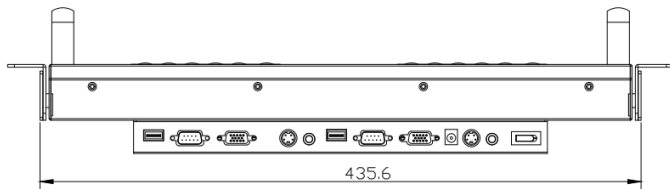

Rack Mount Industrial Display Monitor

Model # RM-2x8

Features

- Compact 19 inch rack mountable with 4U height
- Dual 8 inch LCD panel, support 1024 x 768 resolution
- VGA, Composite Video Input
- 90 ° tilt adjustment while mounted in rack: 45° ~-45° (V)
- Heavy duty steel chassis with hardness glass protect screen
- Front osd control buttons to optimized display

Option

- BNC Loop-in-out
- HDMI input
- 3G / HD / SD-SDI broadcast grade input
- DC 9~36 V power input
- AR Hardness glass
- Touch screen

LCD Characteristics :

Screen Size	8 inch
Backlight Type	LED
Resolution	1024x768
Contrast Ratio	700:1
Brightness (cd/m2)	300
View Angles (H/V)	150/150
Pixel Size (HxV) mm	0.05275x0.15825
Max. Color	RGB strip
MTBF (Hrs.)	50,000

Power Specifications :

AC Power Input	100-240VAC / DC 12V external AC adapter
Wide Range DC Power Input (option)	Screw Type Terminal Block with internal wide Range DC 9-36V power module

User Controls Interface:

Power ON / OFF via Front Button
Power Mode Status LED indicator
OSD (On Screen Display) Buttons

Mechanical and Environment:

Height	4U
IP Protect	N/A
Mounting	Rack Mount
Construction	Metal Housing
Operating Temperature	0 - 50 deg. C
Operating Humidity	5% - 95% (non-condensing)
Anti-Vibration	5 - 500 Hz / 1 Grms PTP
Anti-Shock	15G / Peak (11 ms)
Physical Dimension (WxHxD)	483 x 186 x 64 (mm)
Packing Dimension (WxHxD)	600 x 190 x 320 (mm)
Net Weight / Gross Weight	7 / 8.5 (KGs)
Certification and Approvals	CE / FCC / RoHS