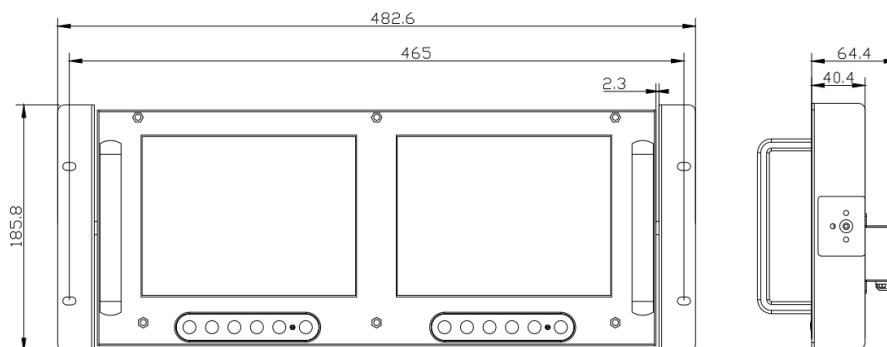

Power Specifications :

AC Power Input	100-240VAC / DC 12V external AC adapter
Wide Range DC Power Input (option)	Screw Type Terminal Block with internal wide Range DC 9-36V power module

User Controls Interface:

Power ON / OFF via Front Button
Power Mode Status LED indicator
OSD (On Screen Display) Buttons

Mechanical and Environment:

Height	4U
IP Protect	N/A
Mounting	Rack Mount
Construction	Metal Housing
Operating Temperature	0 - 50 deg. C
Operating Humidity	5% - 95% (non-condensing)
Anti-Vibration	5 - 500 Hz / 1 Grms PTP
Anti-Shock	15G / Peak (11 ms)
Physical Dimension (WxHxD)	483 x 186 x 64 (mm)
Packing Dimension (WxHxD)	600 x 190 x 320 (mm)
Net Weight / Gross Weight	7 / 8.5 (KGs)
Certification and Approvals	CE / FCC / RoHS