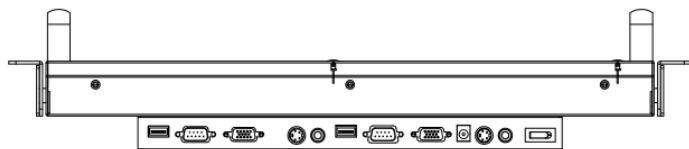

Rack Mount Industrial Display Monitor

Model # RM-2x6

Features

- Compact 19 inch rack mountable with 3.5U height
- Dual 6.5 inch LCD panel, support 640 x 480 resolution
- DVI-D, VGA input
- 90 ° tilt adjustment while mounted in rack: 45° ~-45° (V)
- Heavy duty steel chassis with hardness glass protect screen
- Front osd control buttons to optimized display

Option

- BNC Loop-in-out
- HDMI input
- 3G / HD / SD-SDI broadcast grade input
- DC 9~36 V power input
- AR Hardness glass
- Touch screen

LCD Characteristics :

Screen Size	6.5 inch
Backlight Type	LED
Resolution	640x480
Contrast Ratio	600:1
Brightness (cd/m2)	700
View Angles (H/V)	160/140
Pixel Size (HxV) mm	0.207x0.207
Max. Color	16.2M
MTBF (Hrs.)	50,000

Power Specifications :

AC Power Input	100-240VAC / DC 12V external AC adapter
Wide Range DC Power Input (option)	Screw Type Terminal Block with internal wide Range DC 9-36V power module

User Controls Interface:

Power ON / OFF via Front Button
Power Mode Status LED indicator
OSD (On Screen Display) Buttons

Mechanical and Environment:

Height	3.5U
IP Protect	N/A
Mounting	Rack Mount
Construction	Metal Housing
Operating Temperature	0 - 50 deg. C
Operating Humidity	5% - 95% (non -condensing)
Anti-Vibration	5 - 500 Hz / 1 Grms PTP
Anti-Shock	15G / Peak (11 ms)
Physical Dimension (WxHxD)	483 x 154 x 63 (mm)
Packing Dimension (WxHxD)	600 x 190 x 290 (mm)
Net Weight / Gross Weight	5.5 / 6.5 (KGs)
Certification and Approvals	CE / FCC / RoHs