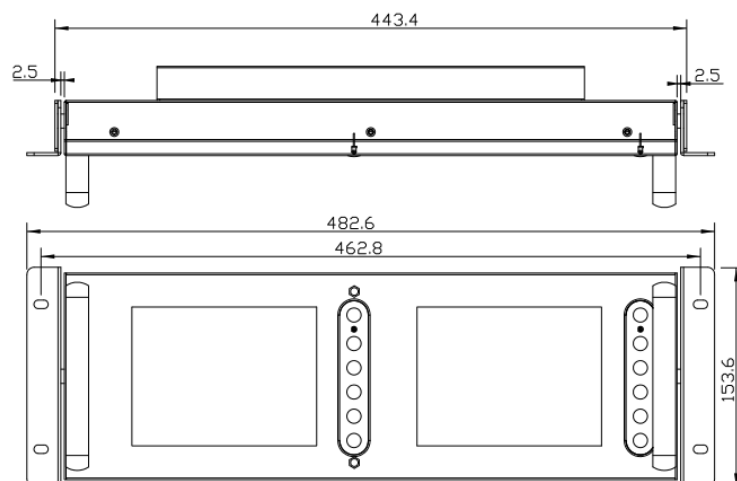

Power Specifications :

AC Power Input	100-240VAC / DC 12V external AC adapter
Wide Range DC Power Input (option)	Screw Type Terminal Block with internal wide Range DC 9-36V power module

User Controls Interface:

Power ON / OFF via Front Button
Power Mode Status LED indicator
OSD (On Screen Display) Buttons

Mechanical and Environment:

Height	3.5U
IP Protect	N/A
Mounting	Rack Mount
Construction	Metal Housing
Operating Temperature	0 - 50 deg. C
Operating Humidity	5% - 95% (non -condensing)
Anti-Vibration	5 - 500 Hz / 1 Grms PTP
Anti-Shock	15G / Peak (11 ms)
Physical Dimension (WxHxD)	483 x 154 x 63 (mm)
Packing Dimension (WxHxD)	600 x 190 x 290 (mm)
Net Weight / Gross Weight	5.5 / 6.5 (KGs)
Certification and Approvals	CE / FCC / RoHs