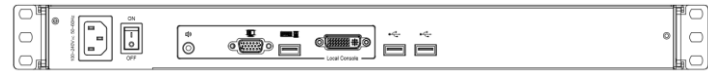

# 21.5" Large Screen LCD Console Drawers

Screen Rotate Version

DVI-D-USB & VGA-USB , Audio , Hub

## Features

- 1U 21.5 inch widescreen LCD Console Drawer
- Screen Pivot with DVI & VGA Port
- 1920 x 1200 WUXGA Ultra high resolution
- Support FHD with 1080p resolution.
- Front 1xUSB, Rear 2xUSB 2.0 Type A, Sharing USB peripheral Device for computer (ex, flash disk, hard driver, KB/Mouse)
- 104-key keyboard with touch pad mouse.
- USB 2.0 Keyboard & Mouse
- Self-locking and auto release rails for ultra convenience.
- Build in 2x 2 watts speakers

## Option

- Composite Video input
- HDMI or Display Port input
- 3G / HD / SD –SDI Broadcast grade input
- 48V, 24V or 12V DC Power

Rear of KVM-2101WPD-M5

Part No.		KVM-2101WPD-M5
No. of ports		1
KVM Connectors		DVI-D , VGA , USB
LCD	Size	21.5 inch wide screen
	Backlight	LED
	Resolution	1920*1080 ( support resolution up to 1920*1200 )
	Max.color	16.7M
	Luminance	250 cd/m2
	View Angel (H/V)	178 / 178
	Contrast Ratio	3000 : 1
Port Selection		N/A
USB HUB		Yes , Front x1 & Rear x 2 USB 2.0 Type A for USB Peripheral Device
Audio		1 x 3.5mm Audio jack
KB/Mouse Emulation		USB 2.0
Rack Depth ( rack cabinet front rails to rear rails )		600mm to 1200mm
Power		100-240V AC 50/60Hz via IEC Type power cord
Environment		Operation temp: 0 to 50°C Storage temp: -20 to 60°C Humidity: 10% - 90%, non-condensing Shock: 10G acceleration ( 11ms duration) Vibration: 17 to 500Hz 1G PTP
Physical Dimensions ( W x H x D ) / Net Weights ( KGs )		448x44x690mm / 18 KGs
Packing Dimensions ( W x H x D ) / Gross weights ( KGs )		580x190x840mm / 22 KGs

### Accessory

KVM-2101WPD-M5 1.8meter IEC Type Power Cord x1 , 1.8meter DVI Cable x1 , 1.8meter VGA Cable x1 , 1.8meter USB Cable x1 ,1.8meter Audio Cable x1