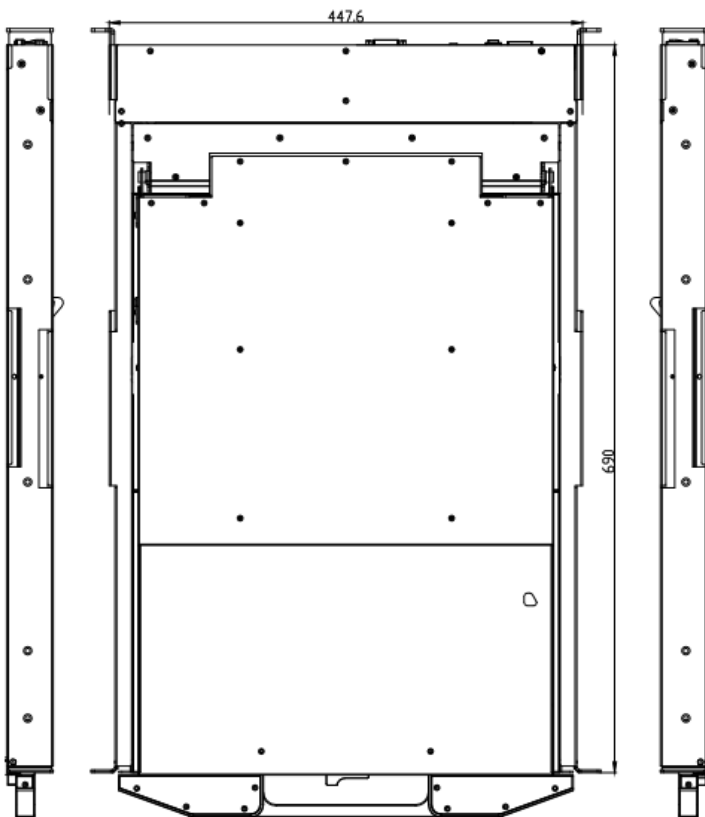

# 21.5" Large Screen LCD Console Drawers

Screen Rotate Version

DVI-D-USB & VGA-USB , Audio , Hub

Lift the display

Display rotate to the right

Operating position

Rear of KVM-2101WPD-M5

# 21.5" Large Screen LCD Console Drawers

Screen Rotate Version

DVI-D-USB & VGA-USB , Audio , Hub