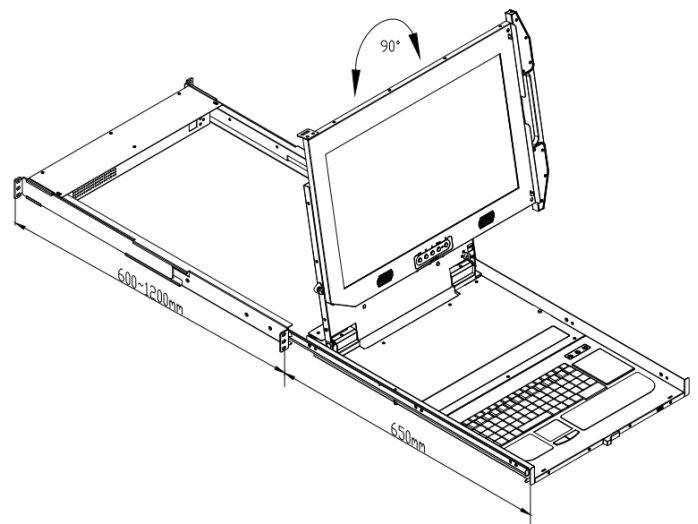

# 21.5" Large Screen LCD Console Drawers

Screen Rotate Version

DVI-D-USB & VGA-USB , Audio , Hub

Lift the display

Display rotate to the right

Operating position

Rear of KVM-2101WPD-M5

# 21.5" Large Screen LCD Console Drawers

Screen Rotate Version

DVI-D-USB & VGA-USB , Audio , Hub