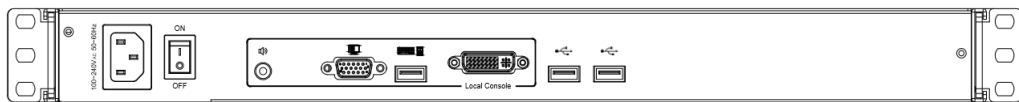

# 21.5" Large Screen LCD Console Drawers

Screen Rotate Version

DVI-D-USB & VGA-USB , Audio , Hub

Lift the display

Display rotate to the right

Operating position

Rear of KVM-2101WPD-M5