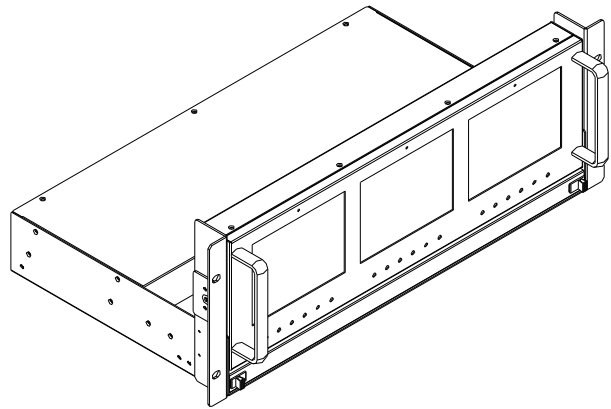

Triple Screen LCD Console

Optimize rack space Maximize rack monitoring

Switching port by simply moving the mouse cursor across each screen boundary

Features

- Compact 19 inch rack mountable. Build in Triple 5.6 inch TFT LCD Display in 4U height.
- Integrated 3 Port Keyboard / Mouse Switch (KM Switch), Support by Mouse moving across screen boundary to switching
- Independent VGA /USB/Audio/HUB interface for each PC
- Heavy duty steel chassis with hardness glass protect screen (touch for optional).
- Front osd control buttons to optimized display.
- 90 degree tilt adjustment for ultra convenience view angle.
- Rear 2x USB 2.0 Type A, Sharing USB peripheral Device for each computer (ex, flash disk, hard driver, KB/Mouse).
- Build in 2x2w stereo speakers.
- Durable 88-key keyboard and touch pad tray
- Quick and simple installation.

Rear of RM-3X56KMT

Part No.		RM-3X56KMT
Direct no. of Computers		3
Maximum no. of Computers		3
LCD	Size	Triple 5.6 inch
	Backlight	LED
	Resolution	640*480
	Max.color	262K
	Luminance	200cd/m2
	View Angel (H/V)	140 / 120
	Contrast Ratio	500 : 1
Port Selection		Mouse moving across screen boundary or Hotkey
USB HUB		Yes , Rear 2x USB 2.0 Type A for USB Peripheral Device
Touch Screen		Yes , for option (Driver needed)
KB/Mouse Emulation		USB
Power		100-240V AC 50/60Hz via IEC Type power cord
Environment		Operation temp: 0 to 50 °C Storage temp: -20 to 60 °C Humidity: 10% - 90%, non-condensing Shock: 10G acceleration (11ms duration) Vibration: 17 to 500Hz 1G PTP
Physical Dimensions / Net Weights		448x170x265mm (WxHxD) / 8.5KG
Packing Dimensions / Gross weights		610*300*415mm (WxHxD) / 12KG

Accessory

1.8meter IEC Type Power Cord x1 , 1.8meter 2-in-1 KVM Cable-USB&VGA x3 , 1.8meter Audio Cable x 3

102 route de Limours - DOMAINE DE ST PAUL - BAT
 A6 - Bureau 3
 78470 ST REMY LES CHEVREUSE
 Tel : 09 54 16 23 53 - Fax : 09 59 16 23 53
 www.sacasa.info - contact@sacasa.info