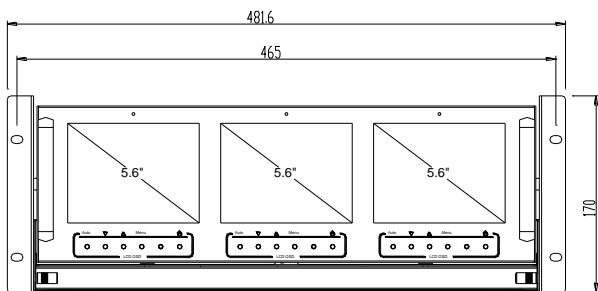

Triple Screen LCD Console

Optimize rack space Maximize rack monitoring

Switching port by simply moving the mouse cursor across each screen boundary

Features

- Compact 19 inch rack mountable. Build in Triple 5.6 inch TFT LCD Display in 4U height.
- Integrated 3 Port Keyboard / Mouse Switch (KM Switch), Support by Mouse moving across screen boundary to switching
- Independent VGA /USB/Audio/HUB interface for each PC
- Heavy duty steel chassis with hardness glass protect screen (touch for optional).
- Front osd control buttons to optimized display.
- 90 degree tilt adjustment for ultra convenience view angle.
- Rear 2x USB 2.0 Type A, Sharing USB peripheral Device for each computer (ex, flash disk, hard driver, KB/Mouse).
- Build in 2x2w stereo speakers.
- Durable 88-key keyboard and touch pad tray
- Quick and simple installation.

Rear of RM-3X56KMT

Part No.		RM-3X56KMT
Direct no. of Computers		3
Maximum no. of Computers		3
LCD	Size	Triple 5.6 inch
	Backlight	LED
	Resolution	640*480
	Max.color	262K
	Luminance	200cd/m2
	View Angel (H/V)	140 / 120
	Contrast Ratio	500 : 1
Port Selection		Mouse moving across screen boundary or Hotkey
USB HUB		Yes , Rear 2x USB 2.0 Type A for USB Peripheral Device
Touch Screen		Yes , for option (Driver needed)
KB/Mouse Emulation		USB
Power		100-240V AC 50/60Hz via IEC Type power cord
Environment		Operation temp: 0 to 50 °C Storage temp: -20 to 60 °C Humidity: 10% - 90%, non-condensing Shock: 10G acceleration (11ms duration) Vibration: 17 to 500Hz 1G PTP
Physical Dimensions / Net Weights		448x170x265mm (WxHxD) / 8.5KG
Packing Dimensions / Gross weights		610*300*415mm (WxHxD) / 12KG

Accessory

1.8meter IEC Type Power Cord x1 , 1.8meter 2-in-1 KVM Cable-USB&VGA x3 , 1.8meter Audio Cable x 3

102 route de Limours - DOMAINE DE ST PAUL - BAT
 A6 - Bureau 3
 78470 ST REMY LES CHEVREUSE
 Tel : 09 54 16 23 53 - Fax : 09 59 16 23 53
 www.sacasa.info - contact@sacasa.info