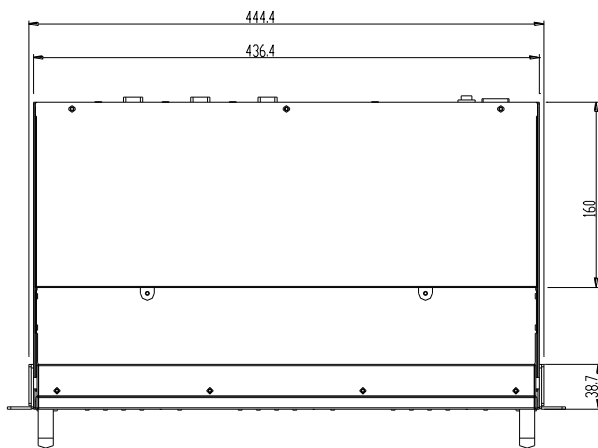

Triple Screen LCD Console

Optimize rack space Maximize rack monitoring

Switching port by simply moving the mouse cursor across each screen boundary

Features

- Compact 19 inch rack mountable. Build in Triple 5.6 inch TFT LCD Display in 4U height.
- Integrated 3 Port Keyboard / Mouse Switch (KM Switch), Support by Mouse moving across screen boundary to switching
- Independent VGA /USB/Audio/HUB interface for each PC
- Heavy duty steel chassis with hardness glass protect screen (touch for optional).
- Front osd control buttons to optimized display.
- 90 degree tilt adjustment for ultra convenience view angle.
- Rear 2x USB 2.0 Type A, Sharing USB peripheral Device for each computer (ex, flash disk, hard driver, KB/Mouse).
- Build in 2x2w stereo speakers.
- Durable 88-key keyboard and touch pad tray
- Quick and simple installation.

Rear of RM-3X56KMT

Part No.		RM-3X56KMT
Direct no. of Computers		3
Maximum no. of Computers		3
LCD	Size	Triple 5.6 inch
	Backlight	LED
	Resolution	640*480
	Max.color	262K
	Luminance	200cd/m2
	View Angel (H/V)	140 / 120
	Contrast Ratio	500 : 1
Port Selection		Mouse moving across screen boundary or Hotkey
USB HUB		Yes , Rear 2x USB 2.0 Type A for USB Peripheral Device
Touch Screen		Yes , for option (Driver needed)
KB/Mouse Emulation		USB
Power		100-240V AC 50/60Hz via IEC Type power cord
Environment		Operation temp: 0 to 50 °C Storage temp: -20 to 60 °C Humidity: 10% - 90%, non-condensing Shock: 10G acceleration (11ms duration) Vibration: 17 to 500Hz 1G PTP
Physical Dimensions / Net Weights		448x170x265mm (WxHxD) / 8.5KG
Packing Dimensions / Gross weights		610*300*415mm (WxHxD) / 12KG

Accessory

1.8meter IEC Type Power Cord x1 , 1.8meter 2-in-1 KVM Cable-USB&VGA x3 , 1.8meter Audio Cable x 3

102 route de Limours - DOMAINE DE ST PAUL - BAT
 A6 - Bureau 3
 78470 ST REMY LES CHEVREUSE
 Tel : 09 54 16 23 53 - Fax : 09 59 16 23 53
 www.sacasa.info - contact@sacasa.info