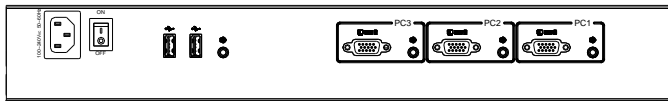

Triple Screen LCD Console

Optimize rack space Maximize rack monitoring

Switching port by simply moving the mouse cursor across each screen boundary

Features

- Compact 19 inch rack mountable. Build in Triple 5.6 inch TFT LCD Display in 4U height.
- Integrated 3 Port Keyboard / Mouse Switch (KM Switch), Support by Mouse moving across screen boundary to switching
- Independent VGA /USB/Audio/HUB interface for each PC
- Heavy duty steel chassis with hardness glass protect screen (touch for optional).
- Front osd control buttons to optimized display.
- 90 degree tilt adjustment for ultra convenience view angle.
- Rear 2x USB 2.0 Type A, Sharing USB peripheral Device for each computer (ex, flash disk, hard driver, KB/Mouse).
- Build in 2x2w stereo speakers.
- Durable 88-key keyboard and touch pad tray
- Quick and simple installation.

Rear of RM-3X56KMT

Part No.		RM-3X56KMT
Direct no. of Computers		3
Maximum no. of Computers		3
LCD	Size	Triple 5.6 inch
	Backlight	LED
	Resolution	640*480
	Max.color	262K
	Luminance	200cd/m2
	View Angel (H/V)	140 / 120
	Contrast Ratio	500 : 1
Port Selection		Mouse moving across screen boundary or Hotkey
USB HUB		Yes , Rear 2x USB 2.0 Type A for USB Peripheral Device
Touch Screen		Yes , for option (Driver needed)
KB/Mouse Emulation		USB
Power		100-240V AC 50/60Hz via IEC Type power cord
Environment		Operation temp: 0 to 50 °C Storage temp: -20 to 60 °C Humidity: 10% - 90%, non-condensing Shock: 10G acceleration (11ms duration) Vibration: 17 to 500Hz 1G PTP
Physical Dimensions / Net Weights		448x170x265mm (WxHxD) / 8.5KG
Packing Dimensions / Gross weights		610*300*415mm (WxHxD) / 12KG

Accessory

1.8meter IEC Type Power Cord x1 , 1.8meter 2-in-1 KVM Cable-USB&VGA x3 , 1.8meter Audio Cable x 3

102 route de Limours - DOMAINE DE ST PAUL - BAT
 A6 - Bureau 3
 78470 ST REMY LES CHEVREUSE
 Tel : 09 54 16 23 53 - Fax : 09 59 16 23 53
 www.sacasa.info - contact@sacasa.info