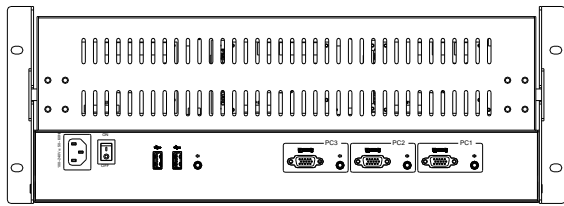

Triple Screen LCD Console

Optimize rack space Maximize rack monitoring

Switching port by simply moving the mouse cursor across each screen boundary

Features

- Compact 19 inch rack mountable. Build in Triple 5.6 inch TFT LCD Display in 4U height.
- Integrated 3 Port Keyboard / Mouse Switch (KM Switch), Support by Mouse moving across screen boundary to switching
- Independent VGA /USB/Audio/HUB interface for each PC
- Heavy duty steel chassis with hardness glass protect screen (touch for optional).
- Front osd control buttons to optimized display.
- 90 degree tilt adjustment for ultra convenience view angle.
- Rear 2x USB 2.0 Type A, Sharing USB peripheral Device for each computer (ex, flash disk, hard driver, KB/Mouse).
- Build in 2x2w stereo speakers.
- Durable 88-key keyboard and touch pad tray
- Quick and simple installation.

Rear of RM-3X56KMT

Part No.		RM-3X56KMT
Direct no. of Computers		3
Maximum no. of Computers		3
LCD	Size	Triple 5.6 inch
	Backlight	LED
	Resolution	640*480
	Max.color	262K
	Luminance	200cd/m2
	View Angel (H/V)	140 / 120
	Contrast Ratio	500 : 1
Port Selection		Mouse moving across screen boundary or Hotkey
USB HUB		Yes , Rear 2x USB 2.0 Type A for USB Peripheral Device
Touch Screen		Yes , for option (Driver needed)
KB/Mouse Emulation		USB
Power		100-240V AC 50/60Hz via IEC Type power cord
Environment		Operation temp: 0 to 50 °C Storage temp: -20 to 60 °C Humidity: 10% - 90%, non-condensing Shock: 10G acceleration (11ms duration) Vibration: 17 to 500Hz 1G PTP
Physical Dimensions / Net Weights		448x170x265mm (WxHxD) / 8.5KG
Packing Dimensions / Gross weights		610*300*415mm (WxHxD) / 12KG

Accessory

1.8meter IEC Type Power Cord x1 , 1.8meter 2-in-1 KVM Cable-USB&VGA x3 , 1.8meter Audio Cable x 3

102 route de Limours - DOMAINE DE ST PAUL - BAT
 A6 - Bureau 3
 78470 ST REMY LES CHEVREUSE
 Tel : 09 54 16 23 53 - Fax : 09 59 16 23 53
 www.sacasa.info - contact@sacasa.info