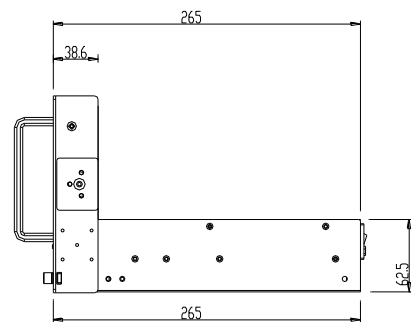

Triple Screen LCD Console

Optimize rack space Maximize rack monitoring

Switching port by simply moving the mouse cursor across each screen boundary

Features

- Compact 19 inch rack mountable. Build in Triple 5.6 inch TFT LCD Display in 4U height.
- Integrated 3 Port Keyboard / Mouse Switch (KM Switch), Support by Mouse moving across screen boundary to switching
- Independent VGA /USB/Audio/HUB interface for each PC
- Heavy duty steel chassis with hardness glass protect screen (touch for optional).
- Front osd control buttons to optimized display.
- 90 degree tilt adjustment for ultra convenience view angle.
- Rear 2x USB 2.0 Type A, Sharing USB peripheral Device for each computer (ex, flash disk, hard driver, KB/Mouse).
- Build in 2x2w stereo speakers.
- Durable 88-key keyboard and touch pad tray
- Quick and simple installation.

Rear of RM-3X56KMT

Part No.		RM-3X56KMT
Direct no. of Computers		3
Maximum no. of Computers		3
LCD	Size	Triple 5.6 inch
	Backlight	LED
	Resolution	640*480
	Max.color	262K
	Luminance	200cd/m2
	View Angel (H/V)	140 / 120
	Contrast Ratio	500 : 1
Port Selection		Mouse moving across screen boundary or Hotkey
USB HUB		Yes , Rear 2x USB 2.0 Type A for USB Peripheral Device
Touch Screen		Yes , for option (Driver needed)
KB/Mouse Emulation		USB
Power		100-240V AC 50/60Hz via IEC Type power cord
Environment		Operation temp: 0 to 50 °C Storage temp: -20 to 60 °C Humidity: 10% - 90%, non-condensing Shock: 10G acceleration (11ms duration) Vibration: 17 to 500Hz 1G PTP
Physical Dimensions / Net Weights		448x170x265mm (WxHxD) / 8.5KG
Packing Dimensions / Gross weights		610*300*415mm (WxHxD) / 12KG

Accessory

1.8meter IEC Type Power Cord x1 , 1.8meter 2-in-1 KVM Cable-USB&VGA x3 , 1.8meter Audio Cable x 3

102 route de Limours - DOMAINE DE ST PAUL - BAT
 A6 - Bureau 3
 78470 ST REMY LES CHEVREUSE
 Tel : 09 54 16 23 53 - Fax : 09 59 16 23 53
 www.sacasa.info - contact@sacasa.info