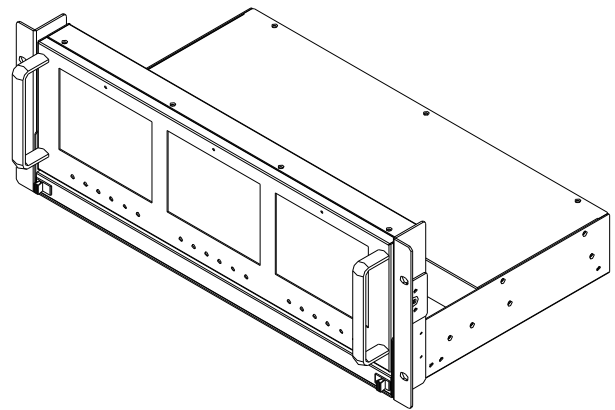

Triple Screen LCD Console

Optimize rack space Maximize rack monitoring

Switching port by simply moving the mouse cursor across each screen boundary

Features

- Compact 19 inch rack mountable. Build in Triple 5.6 inch TFT LCD Display in 4U height.
- Integrated 3 Port Keyboard / Mouse Switch (KM Switch), Support by Mouse moving across screen boundary to switching
- Independent VGA /USB/Audio/HUB interface for each PC
- Heavy duty steel chassis with hardness glass protect screen (touch for optional).
- Front osd control buttons to optimized display.
- 90 degree tilt adjustment for ultra convenience view angle.
- Rear 2x USB 2.0 Type A, Sharing USB peripheral Device for each computer (ex, flash disk, hard driver, KB/Mouse).
- Build in 2x2w stereo speakers.
- Durable 88-key keyboard and touch pad tray
- Quick and simple installation.

Rear of RM-3X56KMT

Part No.		RM-3X56KMT
Direct no. of Computers		3
Maximum no. of Computers		3
LCD	Size	Triple 5.6 inch
	Backlight	LED
	Resolution	640*480
	Max.color	262K
	Luminance	200cd/m2
	View Angel (H/V)	140 / 120
	Contrast Ratio	500 : 1
Port Selection		Mouse moving across screen boundary or Hotkey
USB HUB		Yes , Rear 2x USB 2.0 Type A for USB Peripheral Device
Touch Screen		Yes , for option (Driver needed)
KB/Mouse Emulation		USB
Power		100-240V AC 50/60Hz via IEC Type power cord
Environment		Operation temp: 0 to 50 °C Storage temp: -20 to 60 °C Humidity: 10% - 90%, non-condensing Shock: 10G acceleration (11ms duration) Vibration: 17 to 500Hz 1G PTP
Physical Dimensions / Net Weights		448x170x265mm (WxHxD) / 8.5KG
Packing Dimensions / Gross weights		610*300*415mm (WxHxD) / 12KG

Accessory

1.8meter IEC Type Power Cord x1 , 1.8meter 2-in-1 KVM Cable-USB&VGA x3 , 1.8meter Audio Cable x 3

102 route de Limours - DOMAINE DE ST PAUL - BAT
 A6 - Bureau 3
 78470 ST REMY LES CHEVREUSE
 Tel : 09 54 16 23 53 - Fax : 09 59 16 23 53
 www.sacasa.info - contact@sacasa.info