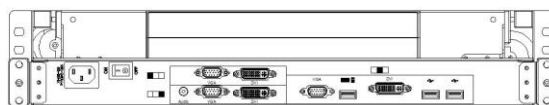

# Triple Screen LCD Console Drawers

Optimize rack space. Maximize rack monitoring

Dual Rail version

DVI-D-USB & VGA-USB, Audio, Hub

## Features

- 2U Triple 17.3 inch widescreen LCD Console Drawer
- Triple DVI & VGA Port
- 1920 x 1200 WUXGA Ultra high resolution
- Support FHD with 1080p resolution.
- Dual rail design , capable the LCD screen and keyboard tray Operated independently.
- Front 1xUSB, Rear 2xUSB 2.0 Type A, Sharing USB peripheral Device for computer (ex, flash disk, hard driver, KB/Mouse)
- 104-key keyboard with touch pad mouse.
- USB 2.0 Keyboard & Mouse
- Build in 2x 2 watts speakers

## Option

- Composite Video input
- HDMI or Display Port input
- 3G / HD / SD –SDI Broadcast grade input
- 48V, 24V or 12V DC Power

Rear of KVMD-1701W-T3

Part No.		KVMD-1701W-T3
No. of ports		1
KVM Connectors		3 x DVI-D & 3x VGA / 1 x USB for KB & Mouse / 1x Audio
LCD	Size	Triple 17.3 inch FULL HD display
	Backlight	LED
	Resolution	1920*1080 ( support resolution up to 1920*1200 )
	Max.color	262K
	Luminance	300 cd/m2
	View Angel (H/V)	140 / 120
	Contrast Ratio	650 : 1
Port Selection		N/A
USB HUB		Yes , Front x1 & Rear x 2 USB 2.0 Type A for USB Peripheral Device
Audio		1 x 3.5mm Audio jack
KB/Mouse Emulation		USB 2.0
Rack Depth ( rack cabinet front rails to rear rails )		580mm to 950mm
Power		100-240V AC 50/60Hz via IEC Type power cord
Environment		Operation temp: 0 to 50°C Storage temp: -20 to 60°C Humidity: 10% - 90%, non-condensing Shock: 10G acceleration ( 11ms duration) Vibration: 17 to 500Hz 1G PTP
Physical Dimensions ( W x H x D ) / Net Weights ( KGs )		443 x 88 x 580mm / 18.5
Packing Dimensions ( W x H x D ) / Gross weights ( KGs )		735 x 590 x 235mm / 22.0
Accessory		
KVMD-1701W-T3	1.8meter IEC Type Power Cord x1 , 1.8meter DVI Cable x3 , 1.8meter VGA Cable x3 , 1.8meter USB Cable x1 ,1.8meter Audio Cable x1	