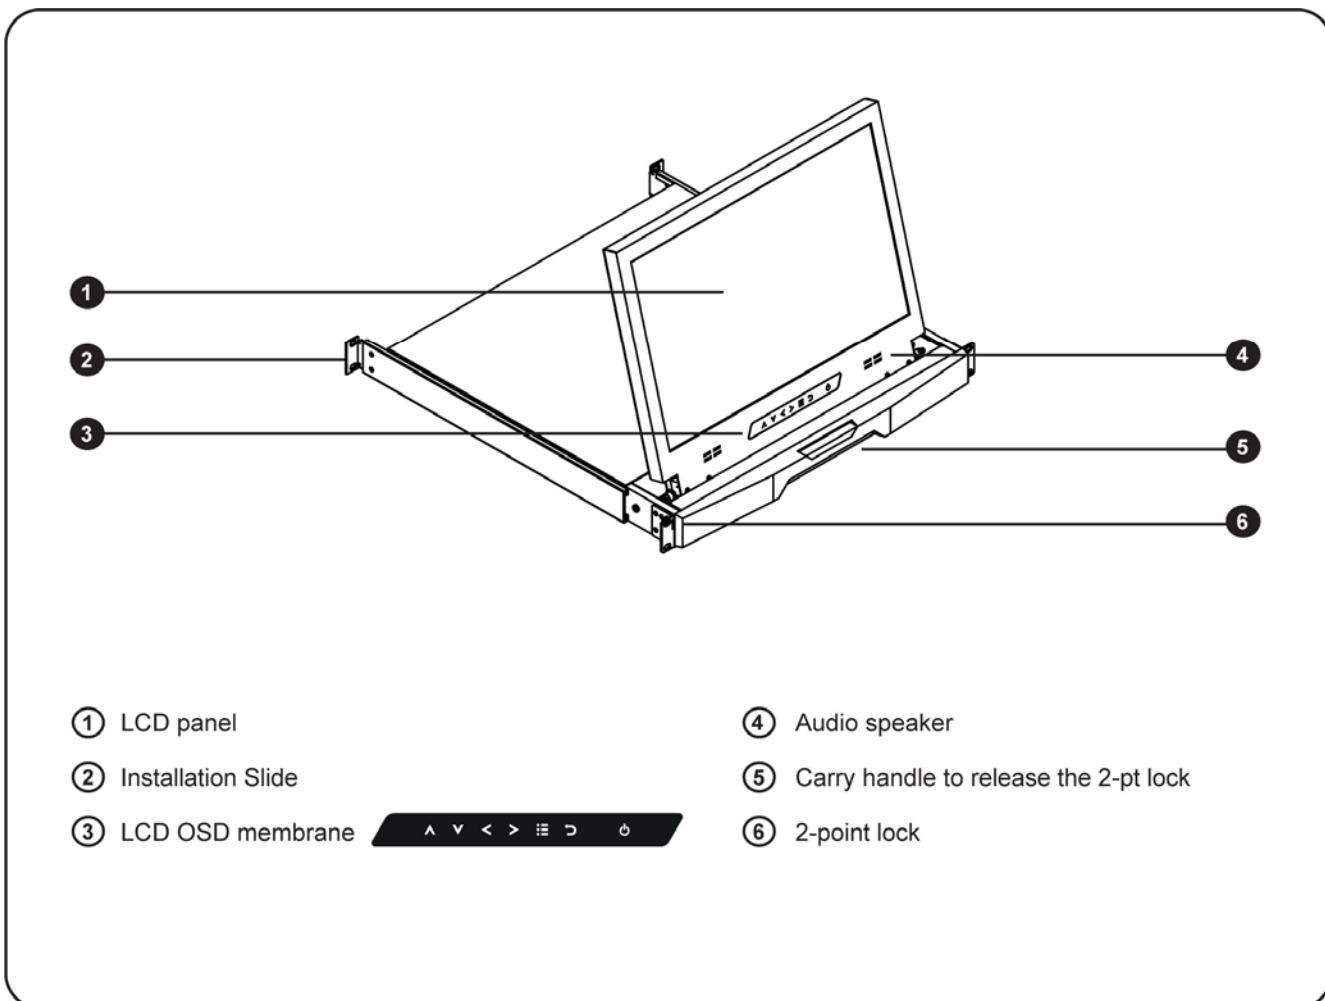

Regulatory	FCC, CE, RoHS
Power	
Input	Auto-sensing 100 to 240VAC, 50 / 60Hz
Consumption	Max. 48 Watt, Standby 5 Watt
Dimensions	
Product	441.6 x 460 x 44 mm / 17.4 x 18.1 x 1.73 inch
Packing	590 x 687 x 120 mm / 23.2 x 27 x 4.7 inch

Structure Diagram