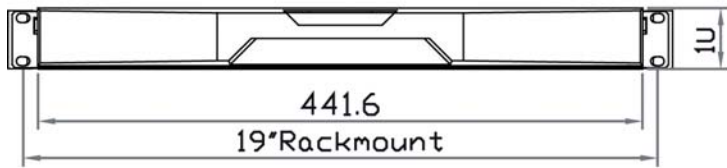

Options

- 3G/HD/SD-SDI Broadcast-grade input
- S-Video + Composite (BNC)
- HDMI or Audio input
- 48V, 24V or 12VDC power

Basic I/O: VGA and DVI-D

Options: HDMI, Audio, S-Video + BNC
SDI

** For the above options, casing depth will be extended from 460mm (18.1") to 530mm (20.9")

LCD Panel	
Manufacturer	Samsung
Diagonal size	19" widescreen TFT
Max. Resolution	1440 x 900
Brightness (cd/m2)	250
Backlight	LED
Colors	16.7 M
Contrast Ratio (typ)	1000 : 1
Viewing Angle (H/V)	160° x 160°
Active area (mm)	408 x 255
MTBF (hrs)	30,000
Signal input	VGA or DVI-D
Casing Color	Black (RAL 9005)
Weight	
Net	13 kgs (28.6 lbs)
Gross	17 kgs (37.4 lbs)
Environmental	
Operating	0 to 50°C Degree
Storage	-5 to 60°C Degree
Relative humidity	5-90%, non-condensing
Shock	10G acceleration (11 ms duration)
Vibration	5~500Hz 1G RMS random vibration

Regulatory	FCC, CE, RoHS
Power	
Input	Auto-sensing 100 to 240VAC, 50 / 60Hz
Consumption	Max. 48 Watt, Standby 5 Watt
Dimensions	
Product	441.6 x 460 x 44 mm / 17.4 x 18.1 x 1.73 inch
Packing	590 x 687 x 120 mm / 23.2 x 27 x 4.7 inch

Structure Diagram

Dimension

Front View

Side View

UNIT : mm
1mm = 0.03937 inch

Top View

Model	Product Dimension (W x D x H)	Packing Dimension (W x D x H)	Net Weight	Gross Weight
NPW119	441.6 x 460 x 44 mm 17.4 x 18.1 x 1.73	590 x 687 x 120 mm 23.2 x 27 x 4.7"	13 kg 28.6 lb	17 kg 37.4 lb