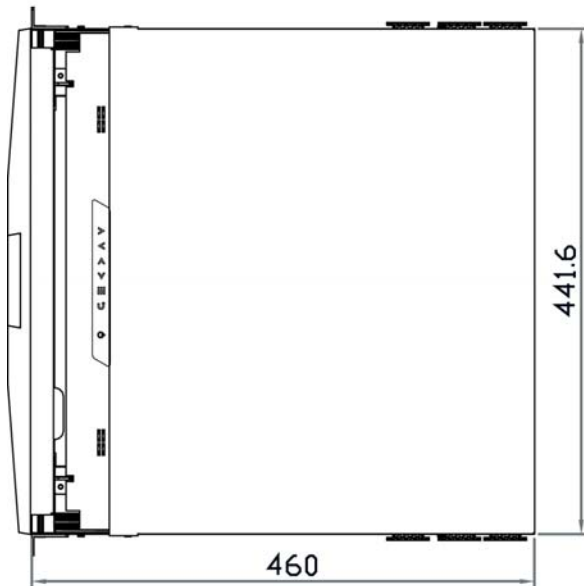

LCD Panel	
Manufacturer	Samsung
Diagonal size	19" widescreen TFT
Max. Resolution	1440 x 900
Brightness (cd/m2)	250
Backlight	LED
Colors	16.7 M
Contrast Ratio (typ)	1000 : 1
Viewing Angle (H/V)	160° x 160°
Active area (mm)	408 x 255
MTBF (hrs)	30,000
Signal input	VGA or DVI-D
Casing Color	Black (RAL 9005)
Weight	
Net	13 kgs (28.6 lbs)
Gross	17 kgs (37.4 lbs)
Environmental	
Operating	0 to 50°C Degree
Storage	-5 to 60°C Degree
Relative humidity	5-90%, non-condensing
Shock	10G acceleration (11 ms duration)
Vibration	5~500Hz 1G RMS random vibration

Regulatory	FCC, CE, RoHS
Power	
Input	Auto-sensing 100 to 240VAC, 50 / 60Hz
Consumption	Max. 48 Watt, Standby 5 Watt
Dimensions	
Product	441.6 x 460 x 44 mm / 17.4 x 18.1 x 1.73 inch
Packing	590 x 687 x 120 mm / 23.2 x 27 x 4.7 inch

Structure Diagram

Dimension

Front View

Side View

UNIT : mm
1mm = 0.03937 inch

Top View

Model	Product Dimension (W x D x H)	Packing Dimension (W x D x H)	Net Weight	Gross Weight
NPW119	441.6 x 460 x 44 mm 17.4 x 18.1 x 1.73	590 x 687 x 120 mm 23.2 x 27 x 4.7"	13 kg 28.6 lb	17 kg 37.4 lb