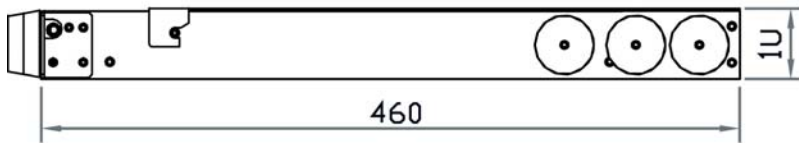

LCD Panel	
Manufacturer	Samsung
Diagonal size	19" widescreen TFT
Max. Resolution	1440 x 900
Brightness (cd/m2)	250
Backlight	LED
Colors	16.7 M
Contrast Ratio (typ)	1000 : 1
Viewing Angle (H/V)	160° x 160°
Active area (mm)	408 x 255
MTBF (hrs)	30,000
Signal input	VGA or DVI-D
Casing Color	Black (RAL 9005)
Weight	
Net	13 kgs (28.6 lbs)
Gross	17 kgs (37.4 lbs)
Environmental	
Operating	0 to 50°C Degree
Storage	-5 to 60°C Degree
Relative humidity	5-90%, non-condensing
Shock	10G acceleration (11 ms duration)
Vibration	5~500Hz 1G RMS random vibration

Regulatory	FCC, CE, RoHS
Power	
Input	Auto-sensing 100 to 240VAC, 50 / 60Hz
Consumption	Max. 48 Watt, Standby 5 Watt
Dimensions	
Product	441.6 x 460 x 44 mm / 17.4 x 18.1 x 1.73 inch
Packing	590 x 687 x 120 mm / 23.2 x 27 x 4.7 inch

Structure Diagram

Dimension

Front View

Side View

UNIT : mm
1mm = 0.03937 inch

Top View

Model	Product Dimension (W x D x H)	Packing Dimension (W x D x H)	Net Weight	Gross Weight
NPW119	441.6 x 460 x 44 mm 17.4 x 18.1 x 1.73	590 x 687 x 120 mm 23.2 x 27 x 4.7"	13 kg 28.6 lb	17 kg 37.4 lb