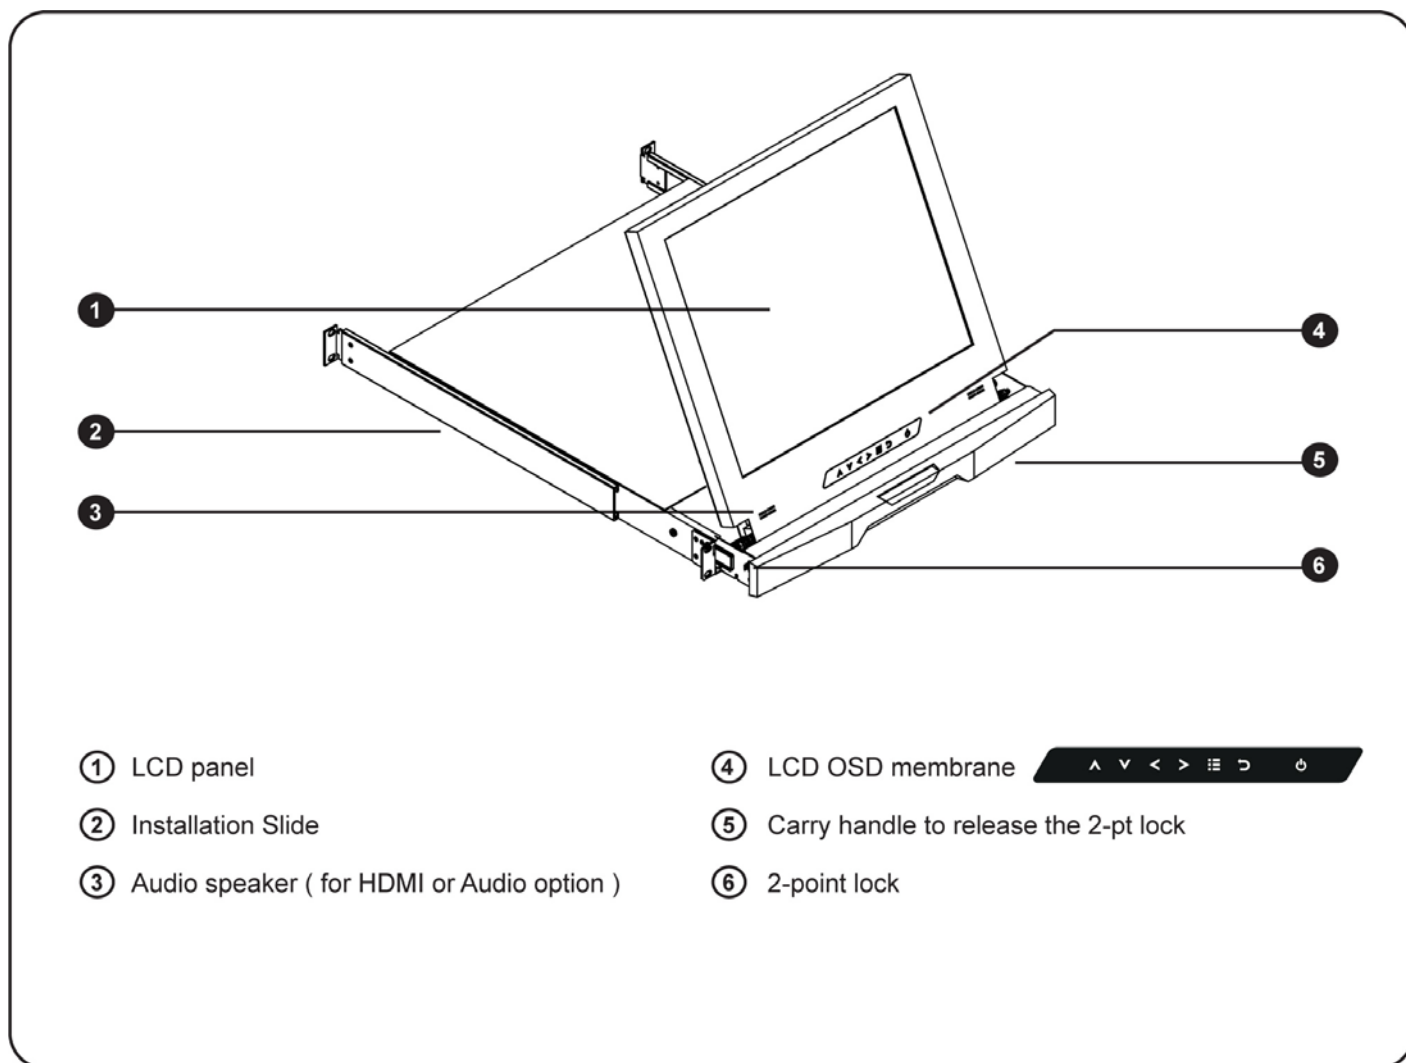

Regulatory	FCC, CE, RoHS
Power	
Input	Auto-sensing 100 to 240VAC, 50 / 60Hz
Consumption	Max. 48 Watt, Standby 5 Watt
Product Dimensions (Single console)	
NP117	441.6 x 500 x 44 mm / 17.4 x 19.7 x 1.73 inch
NP119	441.6 x 500 x 44 mm / 17.4 x 19.7 x 1.73 inch
Packing Dimensions (Single console)	
NP117	590 x 687 x 120 mm / 23.2 x 27 x 4.7 inch
NP119	590 x 687 x 120 mm / 23.2 x 27 x 4.7 inch

Structure Diagram