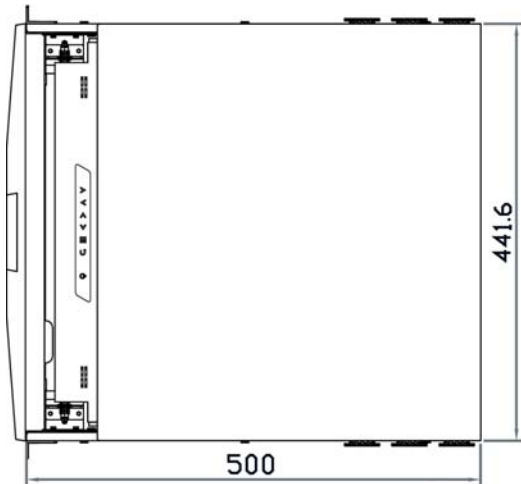

Dimensions

Front View

Side View

UNIT : mm
1mm = 0.03937 inch

Top View

Model	Product Dimension (W x D x H)	Packing Dimension (W x D x H)	Net Weight	Gross Weight
NP117 series	441.6 x 500 x 44 mm 17.4 x 18.1 x 1.73"	590 x 687 x 120 mm 23.2 x 27 x 4.7"	10.5 kg 23 lb	16.5 kg 36 lb
NP119 series	441.6 x 500 x 44 mm 17.4 x 19.7 x 1.73"	590 x 687 x 120 mm 23.2 x 27 x 4.7"	12.5 kg 28 lb	18.5 kg 41 lb

Photos (Model: NP117)