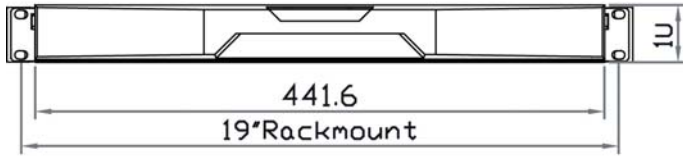

Dimensions

Front View