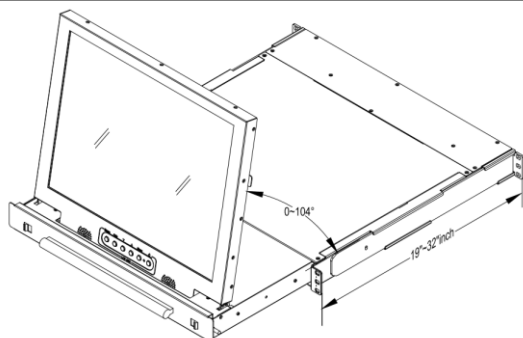

User Controls Interface:

Power ON / OFF via Front Button
Power Mode Status LED indicator
OSD (On Screen Display) Buttons