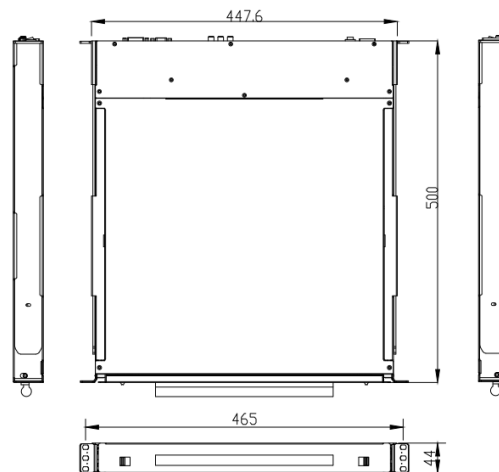

### LCD Characteristics :

Screen Size	17"
Backlight Type	LED
Resolution	1280*1024
Contrast Ratio	1000:1
Brightness ( cd/m2 )	250
View Angles ( H/V )	170/178
Pixel Size ( HxV ) mm	0.264x0.264
Max. Color	16.7M
MTBF ( Hrs. )	50,000

### Mechanical and Environment:

Height	1U Foldable
Rack Depth	19" to 32" ( cabinet front rail to rear rail )
Mounting	Rack Mount with tilt adjustment
Construction	Metal Housing
Operating Temperature	0 - 50 deg. C
Operating Humidity	5% - 95% ( non -condensing )
Anti-Vibration	5 - 500 Hz / 1 Grms PTP
Anti-Shock	15G / Peak ( 11 ms )
Physical Dimension (WxHxD)	448 x 44 x 500 (mm)
Packing Dimension (WxHxD)	790 x 190 x 580 (mm)
Net Weight / Gross Weight	15.5 / 19 (KGs)
Certification and Approvals	CE / FCC / RoHS