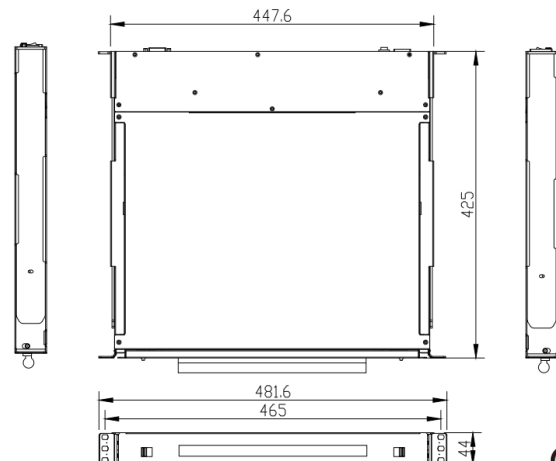

Option

- Composite video input
- HDMI or Display port input
- 3G / HD / SD-SDI broadcast grade input
- DC 9~36 V power input
- AR Hardness glass
- Touch screen

Rear of RMD-17W

LCD Characteristics :

Screen Size	17.3"
Backlight Type	LED
Resolution	1920*1080 (up to 1920*1200)
Contrast Ratio	400:1
Brightness (cd/m2)	300
View Angles (H/V)	140/120
Pixel Size (HxV) mm	0.1989x0.1989
Max. Color	262K
MTBF (Hrs.)	10,000

Power Specifications :

AC Power Input	Standard IEC Type Power Cord with Internal Power adapter, 100-240V AC Input
Wide Range DC Power Input (option)	Screw Type Terminal Block with internal wide Range DC 9-36V power module

User Controls Interface:

Power ON / OFF via Front Button
Power Mode Status LED indicator
OSD (On Screen Display) Buttons

Mechanical and Environment:

Height	1U Foldable
Rack Depth	15.5" to 30" (cabinet front rail to rear rail)
Mounting	Rack Mount with tilt adjustment
Construction	Metal Housing
Operating Temperature	0 - 50 deg. C
Operating Humidity	5% - 95% (non -condensing)
Anti-Vibration	5 - 500 Hz / 1 Grms PTP
Anti-Shock	15G / Peak (11 ms)
Physical Dimension (WxHxD)	448 x 44 x 425 (mm)
Packing Dimension (WxHxD)	610 x 170 x 700 (mm)
Net Weight / Gross Weight	12.5 / 17 (KGs)
Certification and Approvals	CE / FCC / RoHS

Resolution 1920 x 1200

Resolution 1920 x 1080

Resolution 1600 x 1200