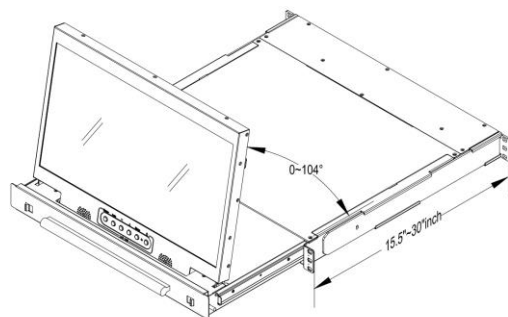

Rack Mount Industrial Display Drawer

Model # RMD-17W

Features

- 1U Foldable Compact 19 inch rack mountable
- 17.3 inch wide screen 1920 x 1200 WUXGA Ultra high resolution
- Support FHD with 1080p resolution
- DVI-D, VGA, Audio input
- Heavy duty steel chassis construction
- Front osd control buttons to optimized display
- Build in 2x 2watts stereo speakers
- Self-Locking and Auto Release rail for ultra convenience

Option

- Composite video input
- HDMI or Display port input
- 3G / HD / SD-SDI broadcast grade input
- DC 9~36 V power input
- AR Hardness glass
- Touch screen

Rear of RMD-17W

LCD Characteristics :

Screen Size	17.3"
Backlight Type	LED
Resolution	1920*1080 (up to 1920*1200)
Contrast Ratio	400:1
Brightness (cd/m2)	300
View Angles (H/V)	140/120
Pixel Size (HxV) mm	0.1989x0.1989
Max. Color	262K
MTBF (Hrs.)	10,000

Input Signals:

DVI-D	DVI-D 24Pin Connector (Female)
VGA	D-SUB 15Pin Connector (Female)
Audio	3.5" Jack
Power Input	Standard IEC Inlet
Touch-USB (option)	USB A Type connector
Touch-RS232 (option)	D-SUB 9P connector (Female)

User Controls Interface:

Power ON / OFF via Front Button
Power Mode Status LED indicator
OSD (On Screen Display) Buttons

Mechanical and Environment:

Height	1U Foldable
Rack Depth	15.5" to 30" (cabinet front rail to rear rail)
Mounting	Rack Mount with tilt adjustment
Construction	Metal Housing
Operating Temperature	0 - 50 deg. C
Operating Humidity	5% - 95% (non -condensing)
Anti-Vibration	5 - 500 Hz / 1 Grms PTP
Anti-Shock	15G / Peak (11 ms)
Physical Dimension (WxHxD)	448 x 44 x 425 (mm)
Packing Dimension (WxHxD)	610 x 170 x 700 (mm)
Net Weight / Gross Weight	12.5 / 17 (KGs)
Certification and Approvals	CE / FCC / RoHS