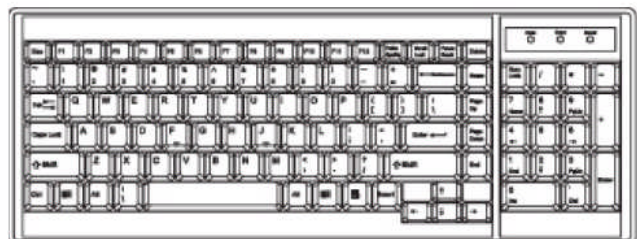

Drawer Features & Options

- S video + composite (BNC) or audio input
- HDMI or DVI D (either one)
- 48V, 24V or 12 VDC power

LCD Panel		
Manufacturer		
Diagonal size	17" TFT	19" TFT
Max. Resolution	1280 x 1024	1280 x 1024
Brightness (cd/m ²)	250	250
Backlight	CCFL	LED
Colors	16.7M	16.7M
Contrast Ratio (typ)	1000 : 1	1000 : 1
Viewing Angle (H/V)	160° x 160°	160° x 160°
Active area (mm)	338 x 270	376 x 301
MTBF (hrs)	50,000	30,000
Signal input	VGA	VGA
Casing Color	Black (RAL 9005)	
Weight (Single console)		
Net	12 kgs (26 lbs)	12.7 kgs (27.9 lbs)
Gross	16.6 kgs (36.5 lbs)	17.3 kgs (38.1 lbs)
Environmental		
Operating	0 to 50°C Degree	
Storage	-5 to 60°C Degree	
Relative humidity	5~90%, non-condensing	
Shock	10G acceleration (11 ms duration)	
Vibration	5~500Hz 1G RMS random vibration	
Regulatory	cUL, FCC, CE	

Power	
Input	Auto-sensing 100 to 240VAC, 50 / 60Hz
Consumption	Max. 48 Watt, Standby 5 Watt

Console Cable

- NE-6
- 6 feet Combo KVM cable (bundle)
- VGA + USB or PS/2, server end
- DB15 (VGA, USB KB & MS), console port

	Product Dimension (W x D x H)	Packing Dimension (W x D x H)	Net Weight	Gross Weight
SAIS 117	441.6 x 460 x 44 mm 17.4 x 18.1 x 1.73"	590 x 823 x 140 mm 23.2 x 32.4 x 5.5"	12 kg 26 lb	16.6 kg 36.5 lb
SAIS 119	441.6 x 500 x 44 mm 17.4 x 19.7 x 1.73"	590 x 823 x 140 mm 23.2 x 32.4 x 5.5"	12.7 kg 27.9 lb	17.3 kg 38.1 lb

e keyboard integrated with touchpad

b keyboard integrated with trackball

15", 17", 19" or 20"

Front View

Side View

UNIT : mm
1mm = 0.03937 inch

Top View

SACASA INDUSTRIES ET SYSTEMES 102 route de Limours - DOMAINE DE ST PAUL - BAT 14
78470 ST REMY LES CHEVREUSE