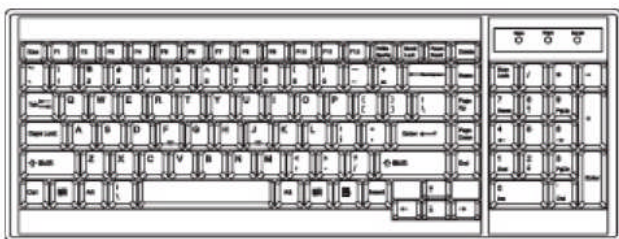

SAIS 117 / 119

CLAVIER ECRAN RACKABLE AVEC TRACKBALL

LCD Drawer & KVM benefits

- 1U 17" or 19" LCD console drawer
- 104 key keyboard with either touchpad or trackball
- Short depth design of 460 mm and 500 mm respectively
- New enhanced aesthetics with molded front handle
- Front USB port for device access (USB Hub KVM only)
- 2 post rack mounting available

Drawer Features & Options

- S video + composite (BNC) or audio input
- HDMI or DVI D (either one)
- 48V, 24V or 12 VDC power

LCD Panel		
Manufacturer		
Diagonal size	17" TFT	19" TFT
Max. Resolution	1280 x 1024	1280 x 1024
Brightness (cd/m ²)	250	250
Backlight	CCFL	LED
Colors	16.7M	16.7M
Contrast Ratio (typ)	1000 : 1	1000 : 1
Viewing Angle (H/V)	160° x 160°	160° x 160°
Active area (mm)	338 x 270	376 x 301
MTBF (hrs)	50,000	30,000
Signal input	VGA	VGA
Casing Color	Black (RAL 9005)	
Weight (Single console)		
Net	12 kgs (26 lbs)	12.7 kgs (27.9 lbs)
Gross	16.6 kgs (36.5 lbs)	17.3 kgs (38.1 lbs)
Environmental		
Operating	0 to 50°C Degree	
Storage	-5 to 60°C Degree	
Relative humidity	5~90%, non-condensing	
Shock	10G acceleration (11 ms duration)	
Vibration	5~500Hz 1G RMS random vibration	
Regulatory	cUL, FCC, CE	

	Product Dimension (W x D x H)	Packing Dimension (W x D x H)	Net Weight	Gross Weight
SAIS 117	441.6 x 460 x 44 mm 17.4 x 18.1 x 1.73"	590 x 823 x 140 mm 23.2 x 32.4 x 5.5"	12 kg 26 lb	16.6 kg 36.5 lb
SAIS 119	441.6 x 500 x 44 mm 17.4 x 19.7 x 1.73"	590 x 823 x 140 mm 23.2 x 32.4 x 5.5"	12.7 kg 27.9 lb	17.3 kg 38.1 lb

e keyboard integrated with touchpad

b keyboard integrated with trackball

15", 17", 19" or 20"

Front View

Side View

UNIT : mm
1mm = 0.03937 inch

Top View

SACASA INDUSTRIES ET SYSTEMES 102 route de Limours - DOMAINE DE ST PAUL - BAT 14
78470 ST REMY LES CHEVREUSE