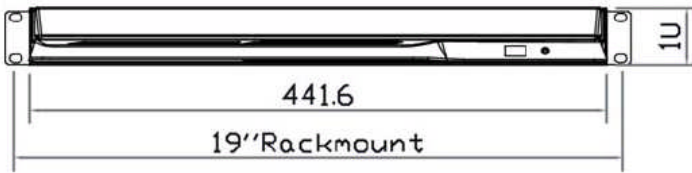

Drawer Features & Options

- S video + composite (BNC) or audio input
- HDMI or DVI D (either one)
- 48V, 24V or 12 VDC power

LCD Panel		
Manufacturer		
Diagonal size	17" TFT	19" TFT
Max. Resolution	1280 x 1024	1280 x 1024
Brightness (cd/m ²)	250	250
Backlight	CCFL	LED
Colors	16.7M	16.7M
Contrast Ratio (typ)	1000 : 1	1000 : 1
Viewing Angle (H/V)	160° x 160°	160° x 160°
Active area (mm)	338 x 270	376 x 301
MTBF (hrs)	50,000	30,000
Signal input	VGA	VGA
Casing Color	Black (RAL 9005)	
Weight (Single console)		
Net	12 kgs (26 lbs)	12.7 kgs (27.9 lbs)
Gross	16.6 kgs (36.5 lbs)	17.3 kgs (38.1 lbs)
Environmental		
Operating	0 to 50°C Degree	
Storage	-5 to 60°C Degree	
Relative humidity	5~90%, non-condensing	
Shock	10G acceleration (11 ms duration)	
Vibration	5~500Hz 1G RMS random vibration	
Regulatory	cUL, FCC, CE	

	Product Dimension (W x D x H)	Packing Dimension (W x D x H)	Net Weight	Gross Weight
SAIS 117	441.6 x 460 x 44 mm 17.4 x 18.1 x 1.73"	590 x 823 x 140 mm 23.2 x 32.4 x 5.5"	12 kg 26 lb	16.6 kg 36.5 lb
SAIS 119	441.6 x 500 x 44 mm 17.4 x 19.7 x 1.73"	590 x 823 x 140 mm 23.2 x 32.4 x 5.5"	12.7 kg 27.9 lb	17.3 kg 38.1 lb

e keyboard integrated with touchpad

b keyboard integrated with trackball

15", 17", 19" or 20"

Front View

Side View

UNIT : mm
1mm = 0.03937 inch

Top View

SACASA INDUSTRIES ET SYSTEMES 102 route de Limours - DOMAINE DE ST PAUL - BAT 14
78470 ST REMY LES CHEVREUSE