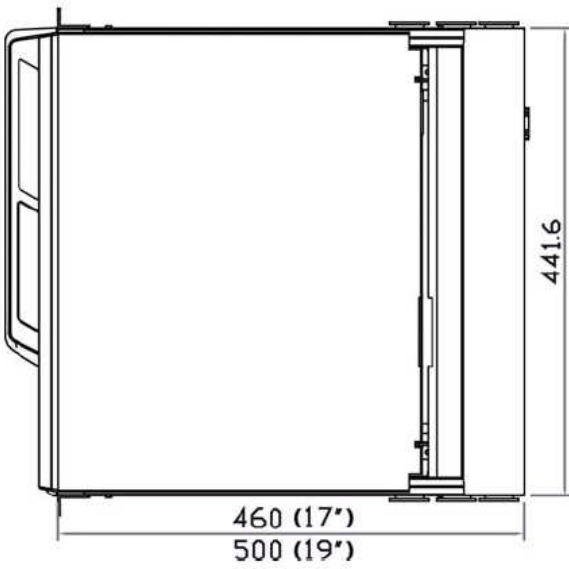

Drawer Features & Options

- S video + composite (BNC) or audio input
- HDMI or DVI D (either one)
- 48V, 24V or 12 VDC power

LCD Panel		
Manufacturer		
Diagonal size	17" TFT	19" TFT
Max. Resolution	1280 x 1024	1280 x 1024
Brightness (cd/m ²)	250	250
Backlight	CCFL	LED
Colors	16.7M	16.7M
Contrast Ratio (typ)	1000 : 1	1000 : 1
Viewing Angle (H/V)	160° x 160°	160° x 160°
Active area (mm)	338 x 270	376 x 301
MTBF (hrs)	50,000	30,000
Signal input	VGA	VGA
Casing Color	Black (RAL 9005)	
Weight (Single console)		
Net	12 kgs (26 lbs)	12.7 kgs (27.9 lbs)
Gross	16.6 kgs (36.5 lbs)	17.3 kgs (38.1 lbs)
Environmental		
Operating	0 to 50°C Degree	
Storage	-5 to 60°C Degree	
Relative humidity	5~90%, non-condensing	
Shock	10G acceleration (11 ms duration)	
Vibration	5~500Hz 1G RMS random vibration	
Regulatory	cUL, FCC, CE	

	Product Dimension (W x D x H)	Packing Dimension (W x D x H)	Net Weight	Gross Weight
SAIS 117	441.6 x 460 x 44 mm 17.4 x 18.1 x 1.73"	590 x 823 x 140 mm 23.2 x 32.4 x 5.5"	12 kg 26 lb	16.6 kg 36.5 lb
SAIS 119	441.6 x 500 x 44 mm 17.4 x 19.7 x 1.73"	590 x 823 x 140 mm 23.2 x 32.4 x 5.5"	12.7 kg 27.9 lb	17.3 kg 38.1 lb

e keyboard integrated with touchpad

b keyboard integrated with trackball

15", 17", 19" or 20"

Front View

Side View

UNIT : mm
1mm = 0.03937 inch

Top View

SACASA INDUSTRIES ET SYSTEMES 102 route de Limours - DOMAINE DE ST PAUL - BAT 14
78470 ST REMY LES CHEVREUSE