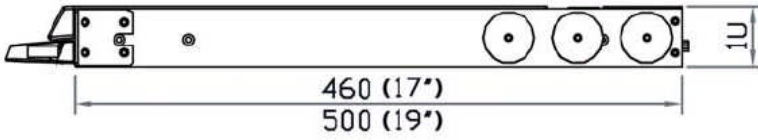

	Product Dimension (W x D x H)	Packing Dimension (W x D x H)	Net Weight	Gross Weight
SAIS 117	441.6 x 460 x 44 mm 17.4 x 18.1 x 1.73"	590 x 823 x 140 mm 23.2 x 32.4 x 5.5"	12 kg 26 lb	16.6 kg 36.5 lb
SAIS 119	441.6 x 500 x 44 mm 17.4 x 19.7 x 1.73"	590 x 823 x 140 mm 23.2 x 32.4 x 5.5"	12.7 kg 27.9 lb	17.3 kg 38.1 lb

e keyboard integrated with touchpad

b keyboard integrated with trackball

15", 17", 19" or 20"

Front View

Side View

UNIT : mm
1mm = 0.03937 inch

Top View

SACASA INDUSTRIES ET SYSTEMES 102 route de Limours - DOMAINE DE ST PAUL - BAT 14
78470 ST REMY LES CHEVREUSE